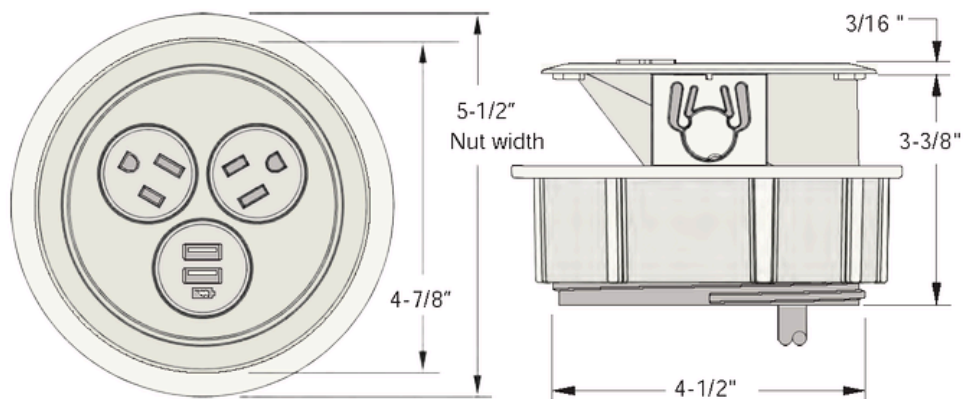

Contact sales@studiowisedesign.com for pricing on upgrade configurations.

* image shown: unit closed

* Image shown: 3 Power Roll

SPECIFICATIONS

* Images depicts a 2 Power and 1 USB unit.

OVERVIEW

DOT is our most compact accessory and features a round or square design and is available in multiple molded plastic and stylish metal-plated finishes. Dot is available with a spill-proof power simplex, USB, HDMI, or a variety of other Networking Cable options. Dot is also offered in a grommet version for discrete data pass through.