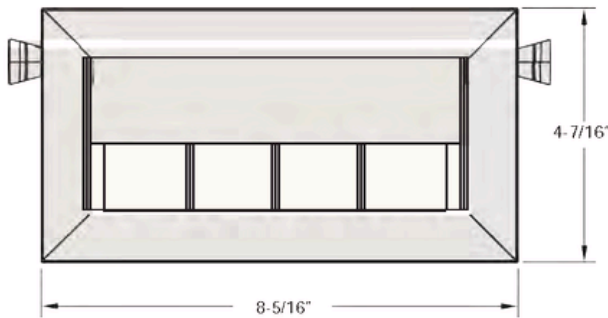

FLIP

POWER + DATA

OVERVIEW

Retractable and durably constructed, Flip is highly functional with a fluid, one-touch door that remains open during use. Flip offers a completely scalable solution - from 2 to 8 windows - with a variety of power options and data configurations.

STANDARD ON:

- MOBILE (RECTANGLE)
- TEAM (CONNECT)
- CONFERENCE

* image shown: 2 Power, 1 USB with Clear Anodized Aluminum, silver frame plastic and black simplex

STANDARD CONFIGURATION

2 Window_2 Power_Clear Anodized Housing_Black Frame_Black Simplex \$175

Contact sales@studiowisedesign.com for pricing on upgrade configurations.

SPECIFICATIONS

- * Images depicts a 2 Power, and 2 open data.
- * Minimum surface depth is 3/8"

CONFIGURATION SIZING

		LENGTH	WIDTH
Standard	2 Windows	5"	4"
	3 Windows	6-1/2"	4"
Add Options	4 Windows	8"	4"
	5 Windows	9-1/2"	4"
	6 Windows	11"	4"
	7 Windows	12-1/2"	4"
	8 Windows	14"	4"