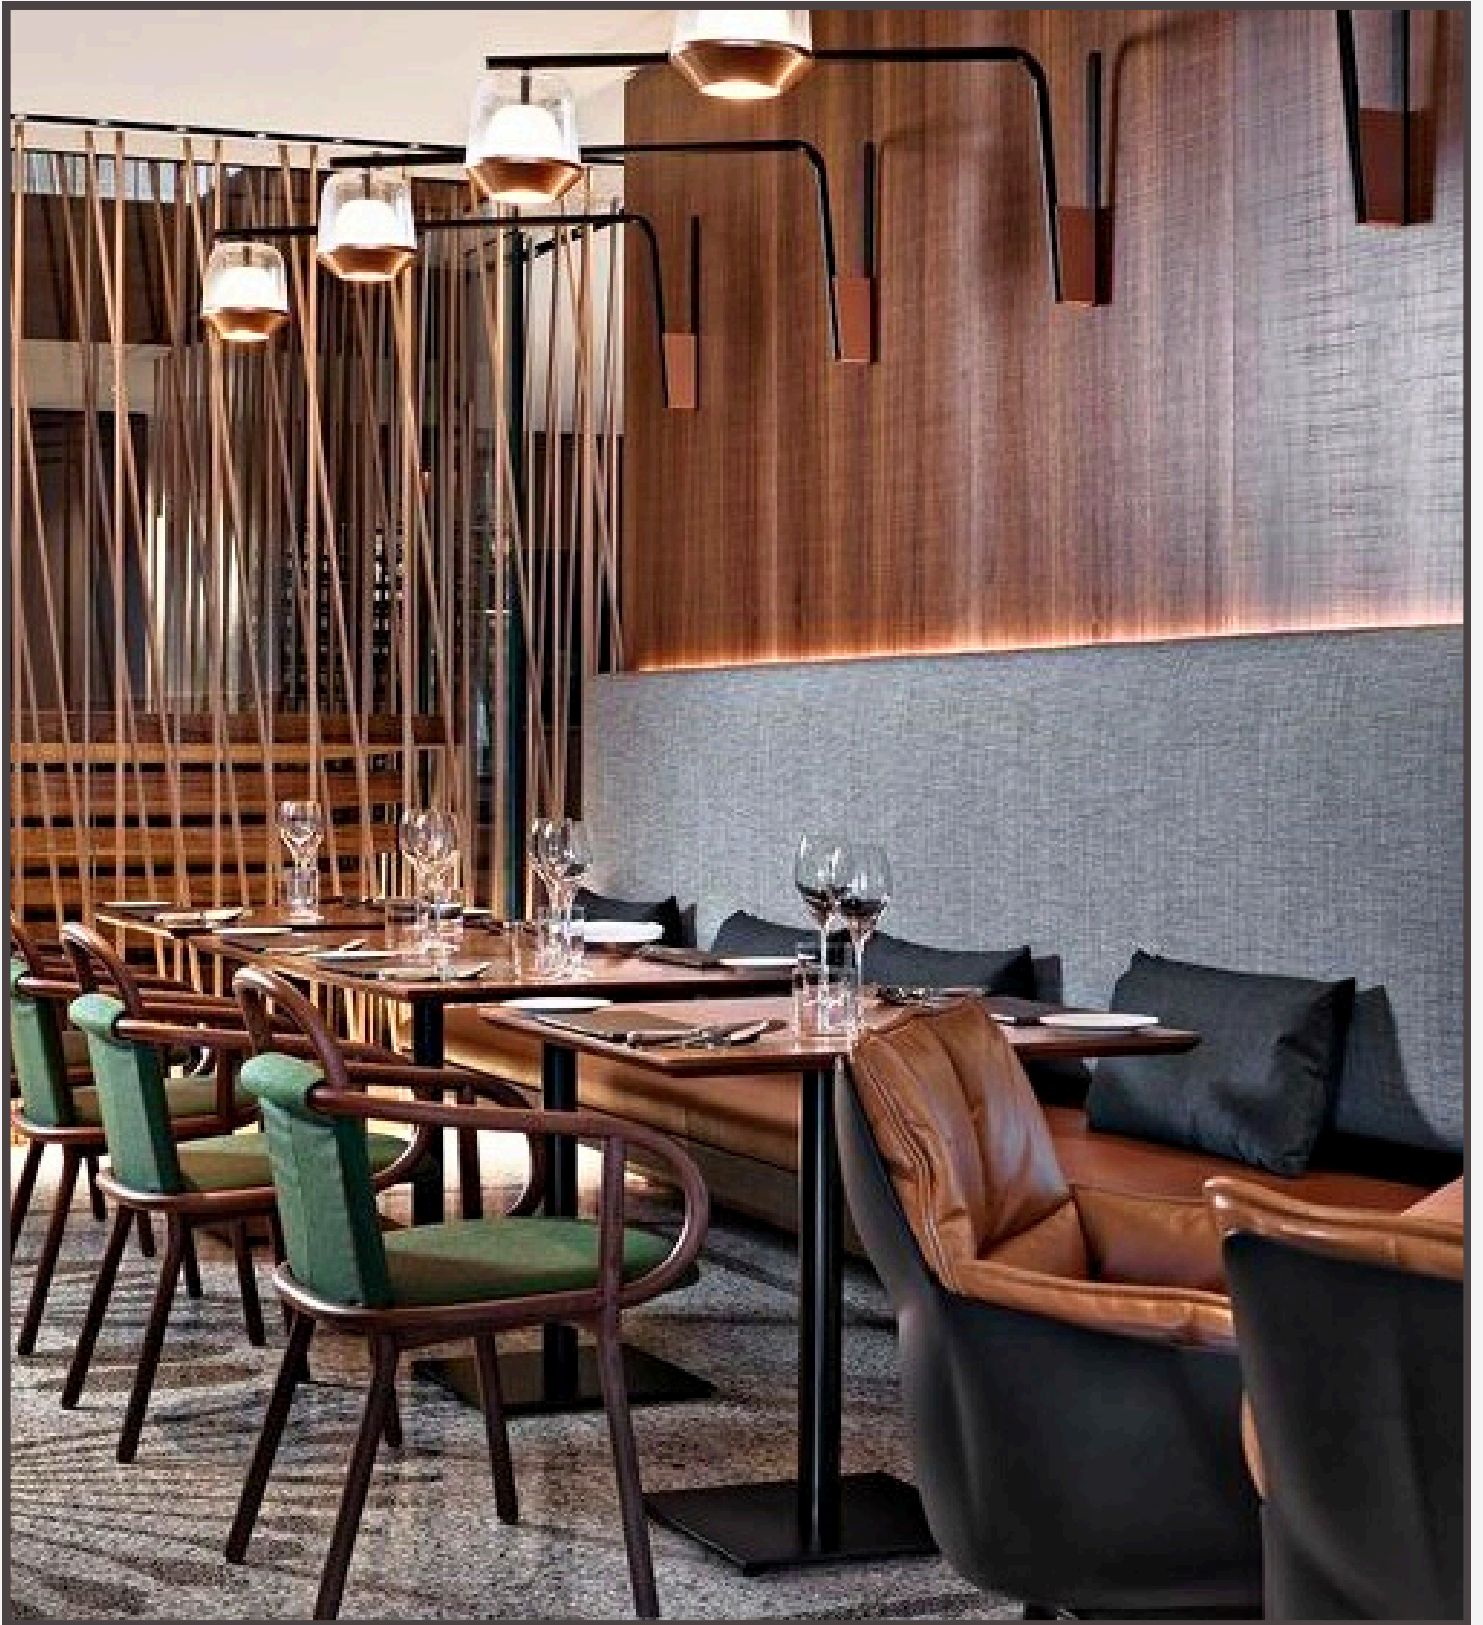

ZEPLIN

DINING COLLECTION

STUDIO WISE

DINING COLLECTION

ZEPLIN ZP-P24

24-36" WIDTHS
24-36" LENGTH"

ZEPLIN ZP-P36

36-60" WIDTHS
36-60" LENGTH"

ZEPLIN ZP-E24

24-30" WIDTHS
48-84" LENGTH"

ZEPLIN ZP-E36

36-42" WIDTHS
48-84" LENGTH"

ZEPLIN

CONFERENCE

STUDIO WISE

CONFERENCE

ZEPLIN - CONFERENCE

36-48" WIDTHS
96-192" LENGTH"

FUSE

BUTCHERBLOCK SURFACES

STUDIO WISE

FUSE

SHAPES + PROFILES

PROFILES