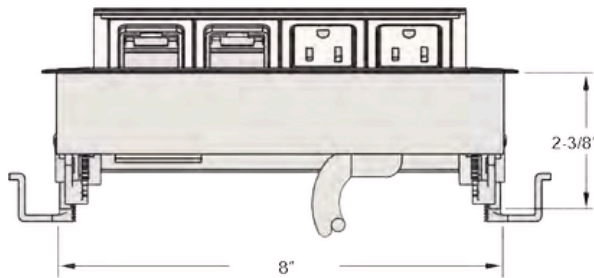

FLIP

POWER + DATA

OVERVIEW

Retractable and durably constructed, Flip is highly functional with a fluid, one-touch door that remains open during use. Flip offers a completely scalable solution - from 2 to 8 windows - with a variety of power options and data configurations.

STANDARD ON:

- MOBILE (RECTANGLE)
- TEAM (CONNECT)
- CONFERENCE

* image shown: 2 Power, 1 USB with Clear Anodized Aluminum, silver frame plastic and black simplex

STANDARD CONFIGURATION

2 Window_2 Power_Clear Anodized Housing_Black Frame_Black Simplex \$175

Contact sales@studiowisedesign.com for pricing on upgrade configurations.

SPECIFICATIONS

- * Images depicts a 2 Power, and 2 open data.
- * Minimum surface depth is 3/8"

CONFIGURATION SIZING

		LENGTH	WIDTH
Standard	2 Windows	5"	4"
	3 Windows	6-1/2"	4"
Add Options	4 Windows	8"	4"
	5 Windows	9-1/2"	4"
	6 Windows	11"	4"
	7 Windows	12-1/2"	4"
	8 Windows	14"	4"