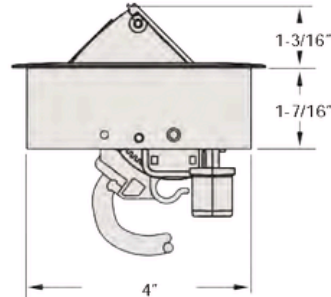

FLIP

POWER + DATA

OVERVIEW

Retractable and durably constructed, Flip is highly functional with a fluid, one-touch door that remains open during use. Flip offers a completely scalable solution - from 2 to 8 windows - with a variety of power options and data configurations.

STANDARD ON:

- MOBILE (RECTANGLE)
- TEAM (CONNECT)
- CONFERENCE

* image shown: 2 Power, 1 USB with Clear Anodized Aluminum, silver frame plastic and black simplex

STANDARD CONFIGURATION

2 Window_2 Power_Clear Anodized Housing_Black Frame_Black Simplex \$175

Contact sales@studiowisedesign.com for pricing on upgrade configurations.

SPECIFICATIONS

- * Images depicts a 2 Power, and 2 open data.
- * Minimum surface depth is 3/8"

CONFIGURATION SIZING

		LENGTH	WIDTH
Standard	2 Windows	5"	4"
	3 Windows	6-1/2"	4"
Add Options	4 Windows	8"	4"
	5 Windows	9-1/2"	4"
	6 Windows	11"	4"
	7 Windows	12-1/2"	4"
	8 Windows	14"	4"