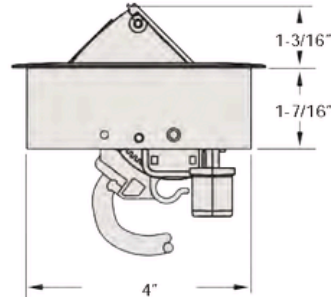

FLIP

POWER + DATA

OVERVIEW

Retractable and durably constructed, Flip is highly functional with a fluid, one-touch door that remains open during use. Flip offers a completely scalable solution - from 2 to 8 windows - with a variety of power options and data configurations.

STANDARD ON:

- MOBILE (RECTANGLE)
- TEAM (CONNECT)
- CONFERENCE

* image shown: 2 Power, 1 USB with Clear Anodized Aluminum, silver frame plastic and black simplex

STANDARD CONFIGURATION

2 Window_2 Power_Clear Anodized Housing_Black Frame_Black Simplex \$175

Contact sales@studiowisedesign.com for pricing on upgrade configurations.

SPECIFICATIONS

- * Images depicts a 2 Power, and 2 open data.
- * Minimum surface depth is 3/8"

CONFIGURATION SIZING

	LENGTH	WIDTH	
Standard			
2 Windows	5"	4"	
Add Options	3 Windows	6-1/2"	4"
	4 Windows	8"	4"
	5 Windows	9-1/2"	4"
	6 Windows	11"	4"
	7 Windows	12-1/2"	4"
	8 Windows	14"	4"