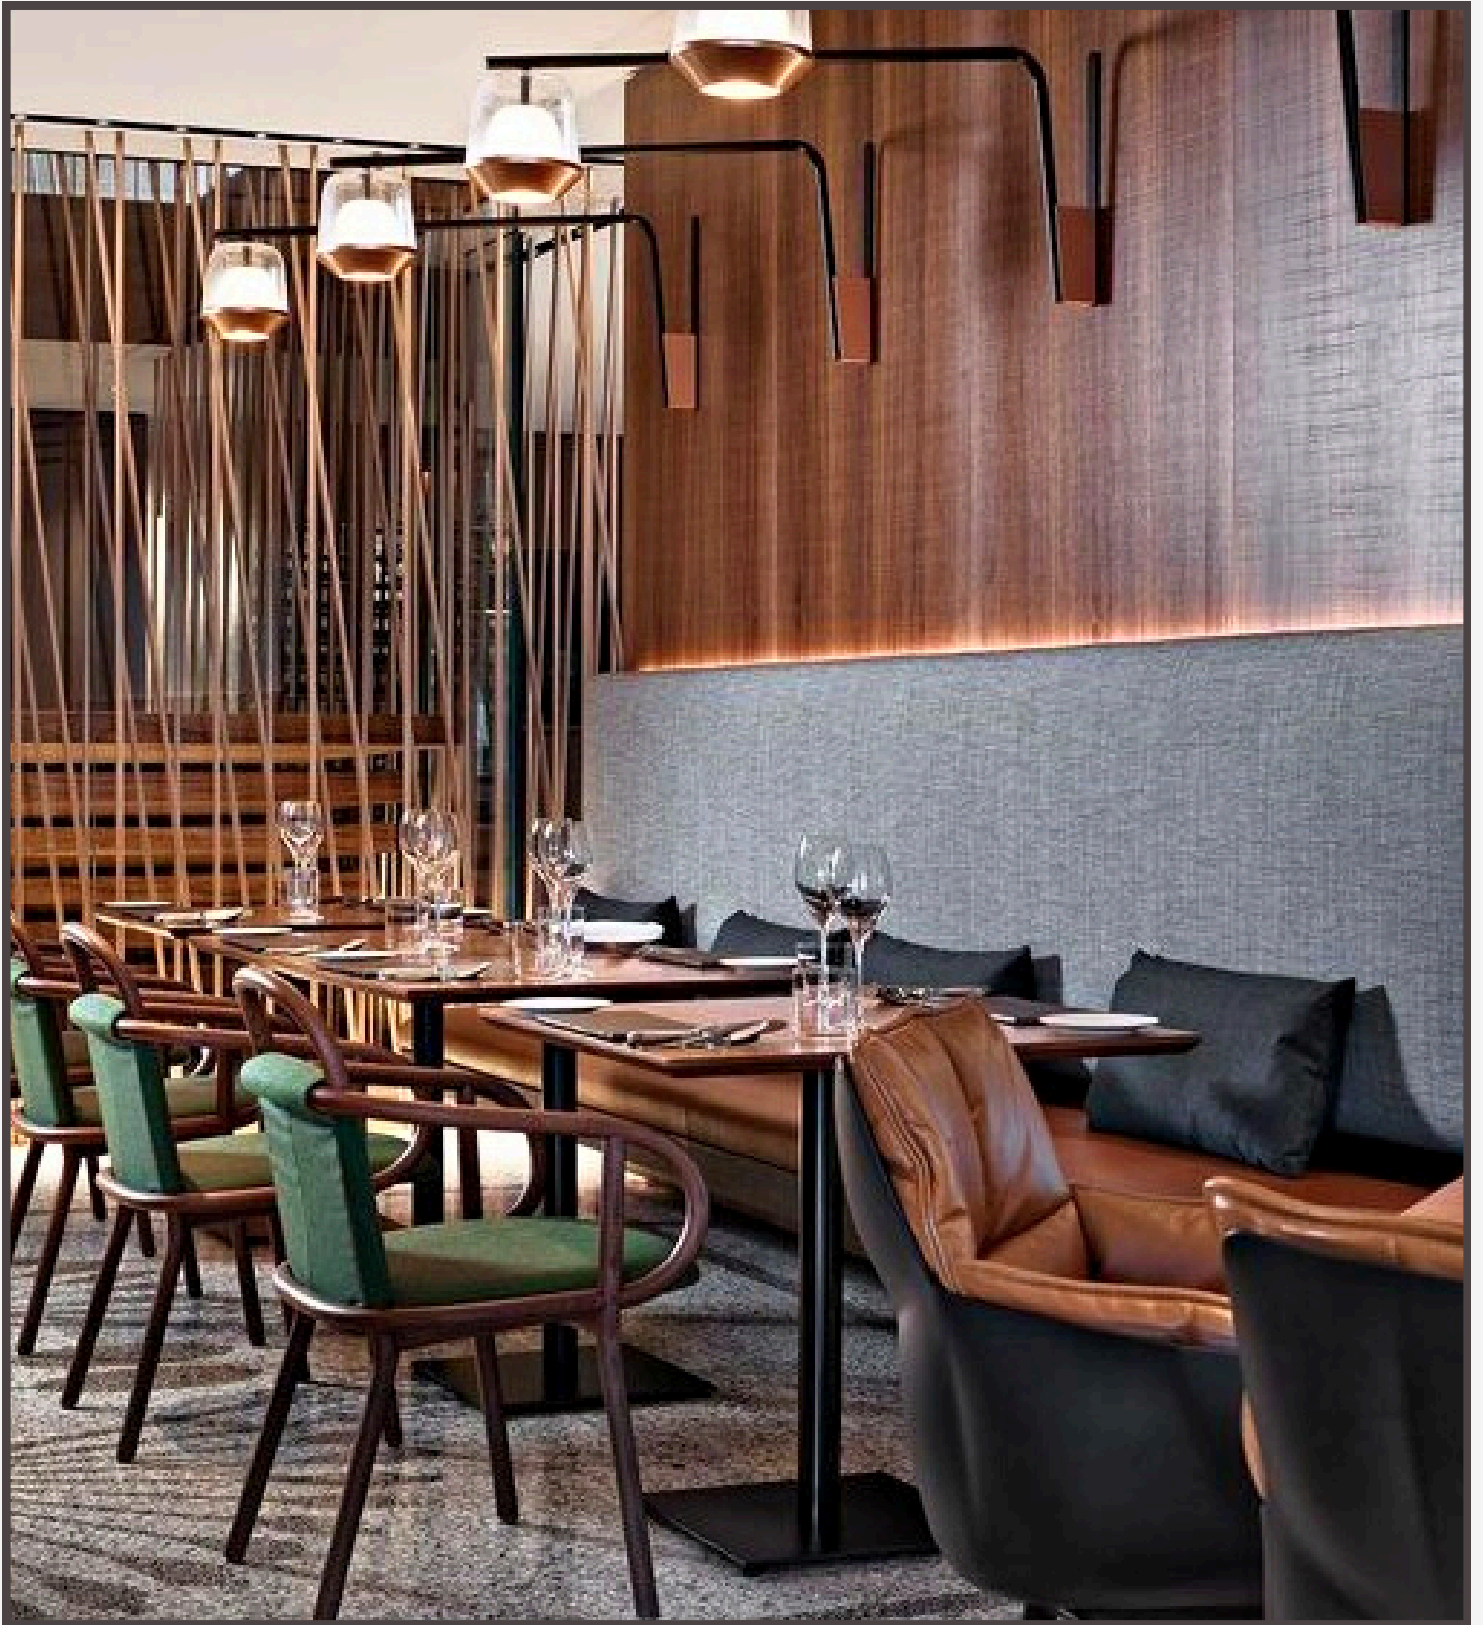

STEIN

CONFERENCE

STUDIO WISE

STEIN - CONFERENCE

36-48" WIDTHS
96-192" LENGTH"

FUSE

BUTCHERBLOCK SURFACES

STUDIO WISE