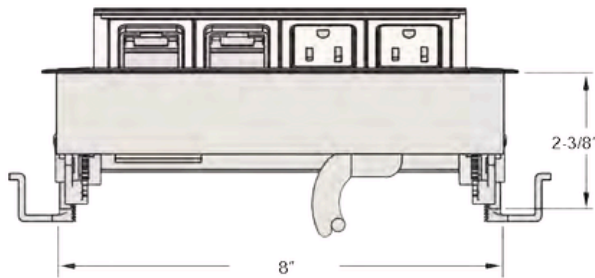

FLIP

POWER + DATA

OVERVIEW

Retractable and durably constructed, Flip is highly functional with a fluid, one-touch door that remains open during use. Flip offers a completely scalable solution - from 2 to 8 windows - with a variety of power options and data configurations.

STANDARD ON:

- MOBILE (RECTANGLE)
- TEAM (CONNECT)
- CONFERENCE

* image shown: 2 Power, 1 USB with Clear Anodized Aluminum, silver frame plastic and black simplex

STANDARD CONFIGURATION

2 Window_2 Power_Clear Anodized Housing_Black Frame_Black Simplex \$175

Contact sales@studiowisedesign.com for pricing on upgrade configurations.

SPECIFICATIONS

- * Images depicts a 2 Power, and 2 open data.
- * Minimum surface depth is 3/8"

CONFIGURATION SIZING

	LENGTH	WIDTH	
Standard			
2 Windows	5"	4"	
Add Options	3 Windows	6-1/2"	4"
	4 Windows	8"	4"
	5 Windows	9-1/2"	4"
	6 Windows	11"	4"
	7 Windows	12-1/2"	4"
	8 Windows	14"	4"