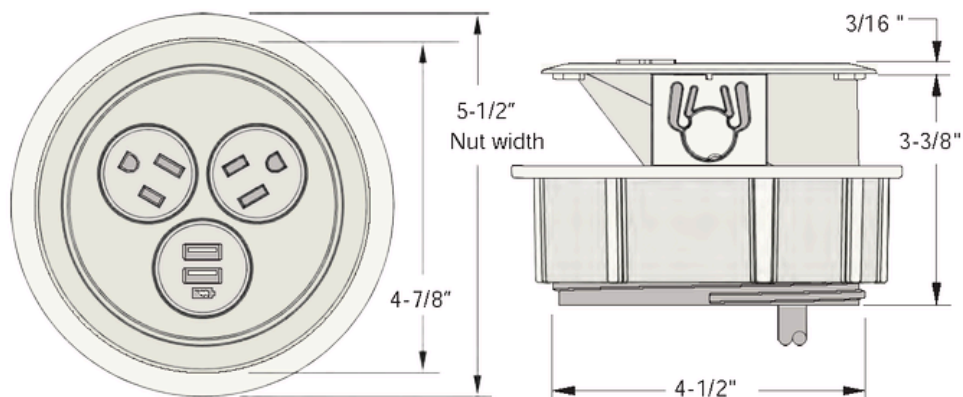

Contact sales@studiowisedesign.com for pricing on upgrade configurations.

* image shown: unit closed

* Image shown: 3 Power Roll

SPECIFICATIONS

* Images depicts a 2 Power and 1 USB unit.

OVERVIEW

DOT is our most compact accessory and features a round or square design and is available in multiple molded plastic and stylish metal-plated finishes. Dot is available with a spill-proof power simplex, USB, HDMI, or a variety of other Networking Cable options. Dot is also offered in a grommet version for discrete data pass through.