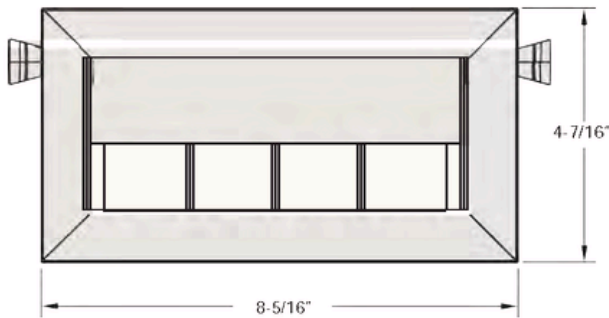

FLIP

POWER + DATA

OVERVIEW

Retractable and durably constructed, Flip is highly functional with a fluid, one-touch door that remains open during use. Flip offers a completely scalable solution - from 2 to 8 windows - with a variety of power options and data configurations.

STANDARD ON:

- MOBILE (RECTANGLE)
- TEAM (CONNECT)
- CONFERENCE

* image shown: 2 Power, 1 USB with Clear Anodized Aluminum, silver frame plastic and black simplex

STANDARD CONFIGURATION

2 Window_2 Power_Clear Anodized Housing_Black Frame_Black Simplex \$175

Contact sales@studiowisedesign.com for pricing on upgrade configurations.

SPECIFICATIONS

- * Images depicts a 2 Power, and 2 open data.
- * Minimum surface depth is 3/8"

CONFIGURATION SIZING

	LENGTH	WIDTH	
Standard			
2 Windows	5"	4"	
Add Options	3 Windows	6-1/2"	4"
	4 Windows	8"	4"
	5 Windows	9-1/2"	4"
	6 Windows	11"	4"
	7 Windows	12-1/2"	4"
	8 Windows	14"	4"