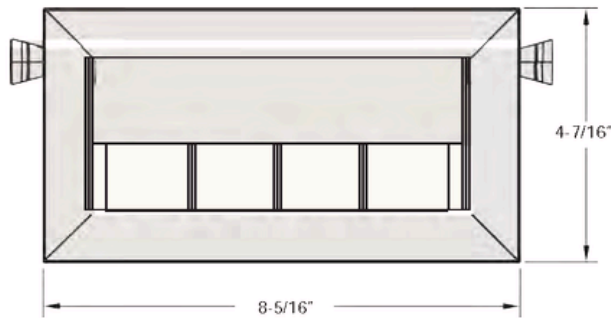

FLIP

POWER + DATA

OVERVIEW

Retractable and durably constructed, Flip is highly functional with a fluid, one-touch door that remains open during use. Flip offers a completely scalable solution - from 2 to 8 windows - with a variety of power options and data configurations.

STANDARD ON:

- MOBILE (RECTANGLE)
- TEAM (CONNECT)
- CONFERENCE

* image shown: 2 Power, 1 USB with Clear Anodized Aluminum, silver frame plastic and black simplex

STANDARD CONFIGURATION

2 Window_2 Power_Clear Anodized Housing_Black Frame_Black Simplex \$175

Contact sales@studiowisedesign.com for pricing on upgrade configurations.

SPECIFICATIONS

- * Images depicts a 2 Power, and 2 open data.
- * Minimum surface depth is 3/8"

CONFIGURATION SIZING

	LENGTH	WIDTH	
Standard			
2 Windows	5"	4"	
Add Options	3 Windows	6-1/2"	4"
	4 Windows	8"	4"
	5 Windows	9-1/2"	4"
	6 Windows	11"	4"
	7 Windows	12-1/2"	4"
	8 Windows	14"	4"