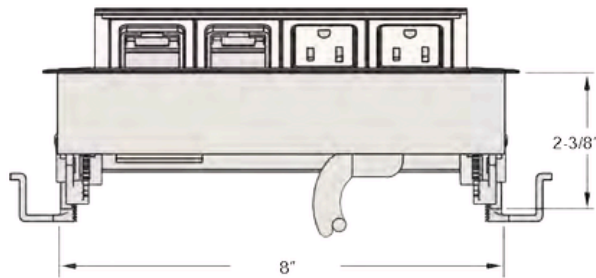

FLIP

POWER + DATA

OVERVIEW

Retractable and durably constructed, Flip is highly functional with a fluid, one-touch door that remains open during use. Flip offers a completely scalable solution - from 2 to 8 windows - with a variety of power options and data configurations.

STANDARD ON:

- MOBILE (RECTANGLE)
- TEAM (CONNECT)
- CONFERENCE

* image shown: 2 Power, 1 USB with Clear Anodized Aluminum, silver frame plastic and black simplex

STANDARD CONFIGURATION

2 Window_2 Power_Clear Anodized Housing_Black Frame_Black Simplex \$175

Contact sales@studiowisedesign.com for pricing on upgrade configurations.

SPECIFICATIONS

- * Images depicts a 2 Power, and 2 open data.
- * Minimum surface depth is 3/8"

CONFIGURATION SIZING

	LENGTH	WIDTH	
Standard			
2 Windows	5"	4"	
Add Options	3 Windows	6-1/2"	4"
	4 Windows	8"	4"
	5 Windows	9-1/2"	4"
	6 Windows	11"	4"
	7 Windows	12-1/2"	4"
	8 Windows	14"	4"