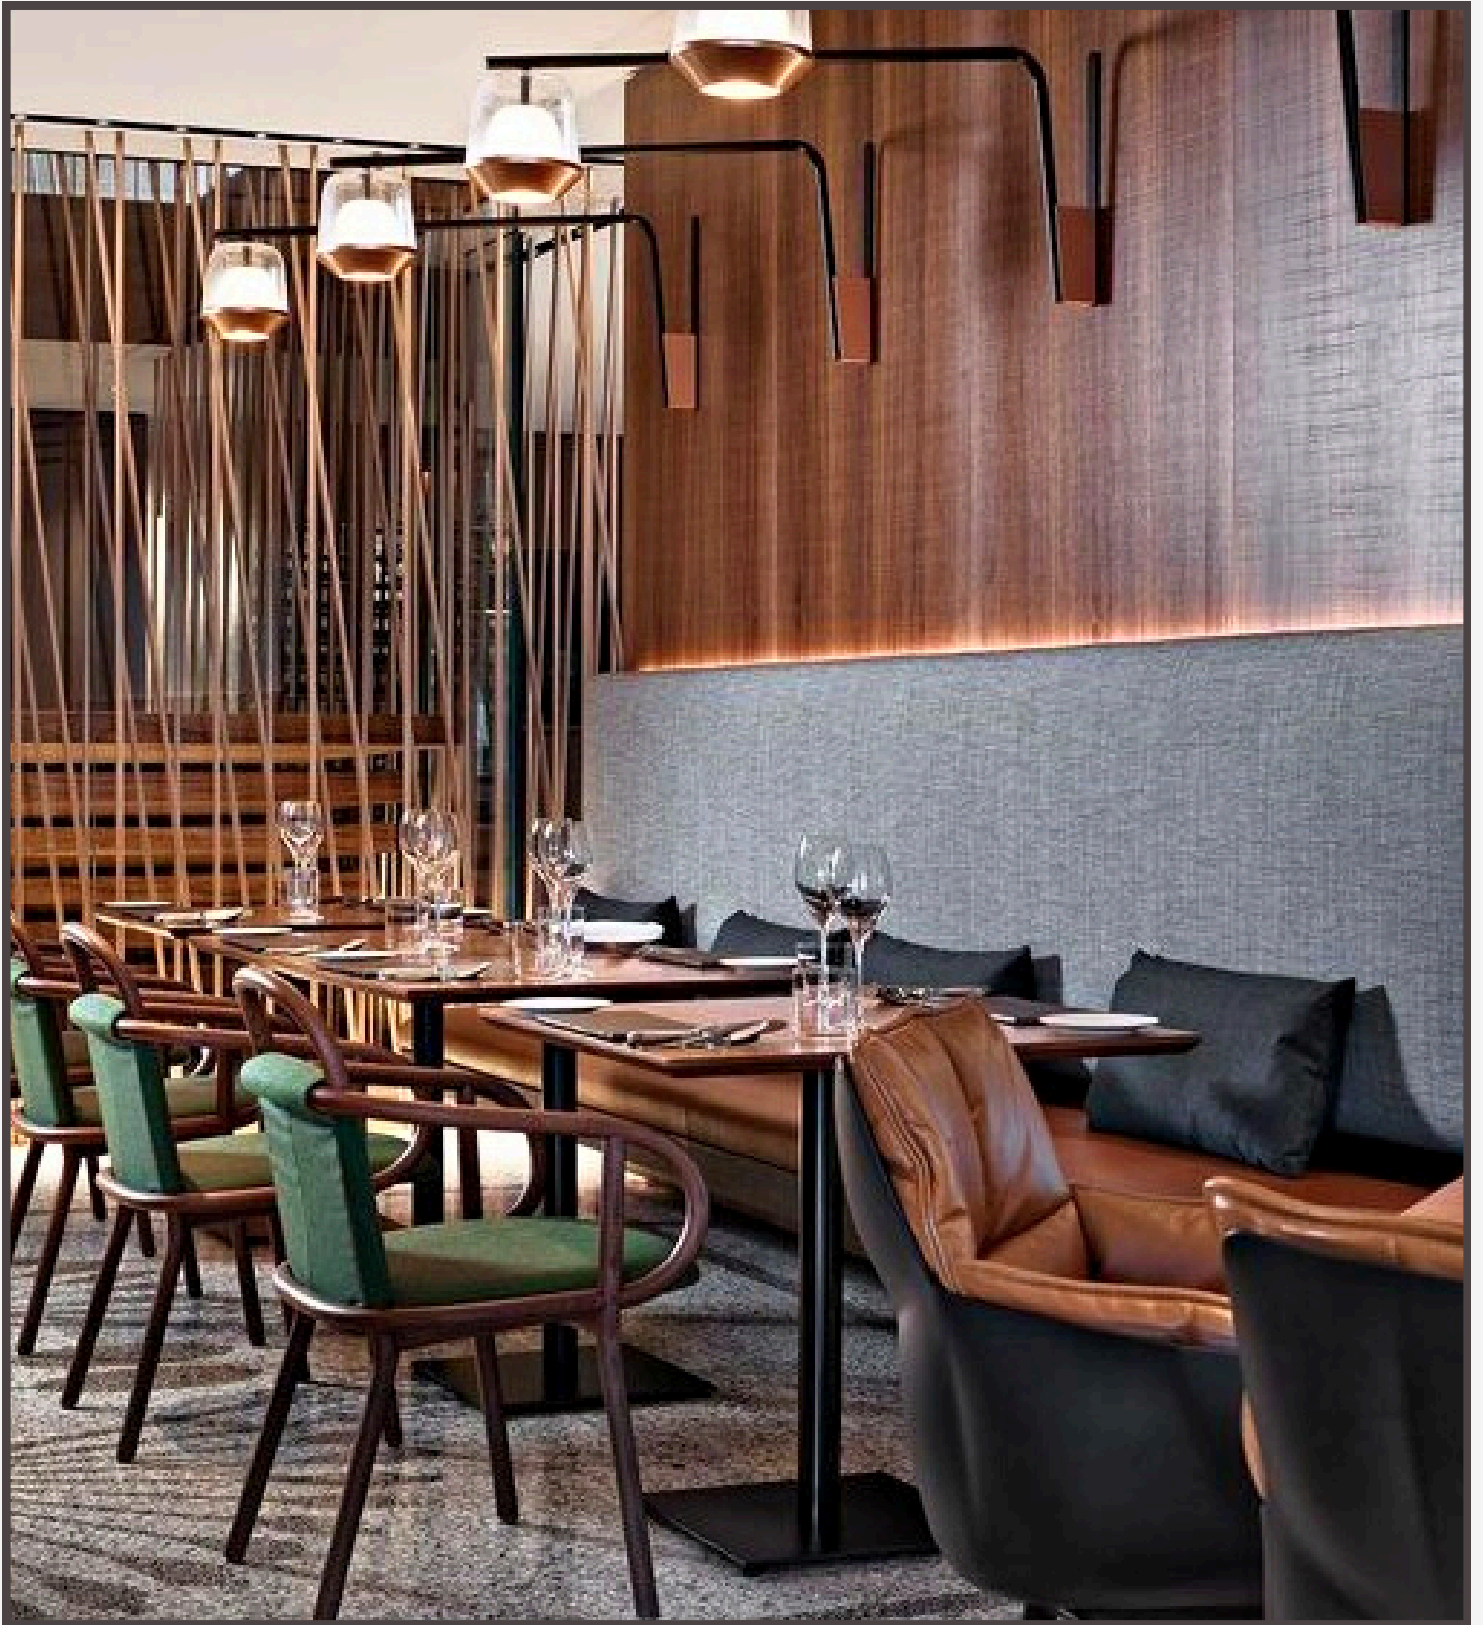

POSE

DINING COLLECTION

STUDIO WISE

DINING COLLECTION

POSE PS-P24

24-36" WIDTHS
24-36" LENGTH"

POSE PS-P36

36-60" WIDTHS
36-60" LENGTH"

POSE PS-E24

24-30" WIDTHS
48-84" LENGTH"

POSE PS-E36

36-42" WIDTHS
48-84" LENGTH"

FUSE

BUTCHERBLOCK SURFACES

STUDIO WISE

FUSE