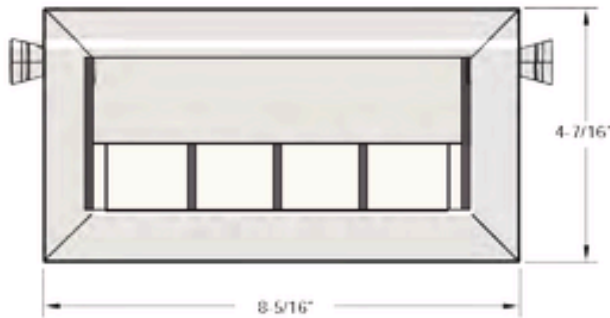

SPECIFICATIONS

- Images depicts a 2 Power, and 2 open data.
- Minimum surface depth is 3/8"

CONFIGURATION SIZING

		LENGTH	WIDTH
Standard	2 Windows	5"	4"
	3 Windows	6-1/2"	4"
Add Options	4 Windows	8"	4"
	5 Windows	9-1/2"	4"
	6 Windows	11"	4"
	7 Windows	12-1/2"	4"
	8 Windows	14"	4"