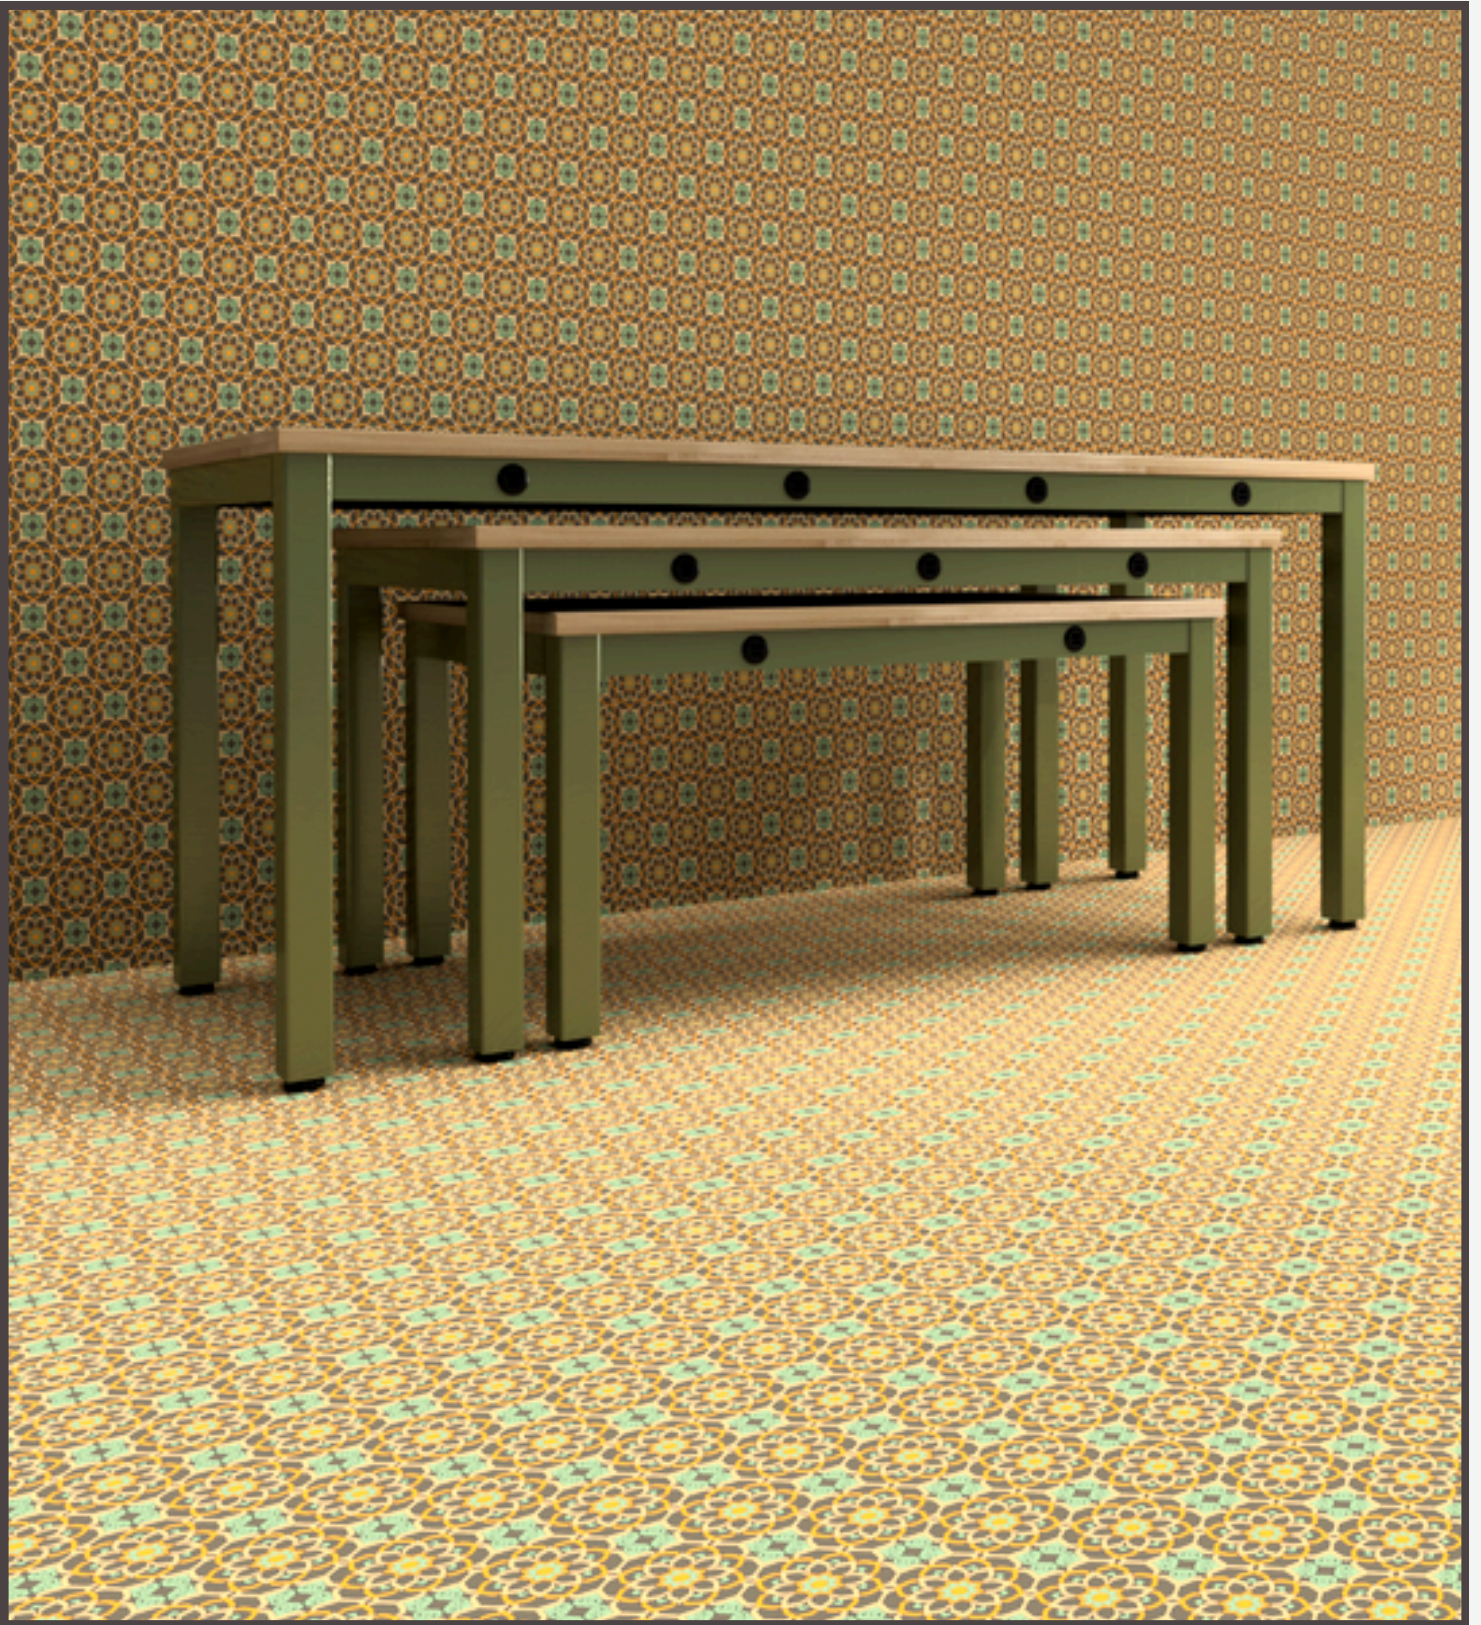

PARSON

TEAM COLLECTION

STUDIO WISE