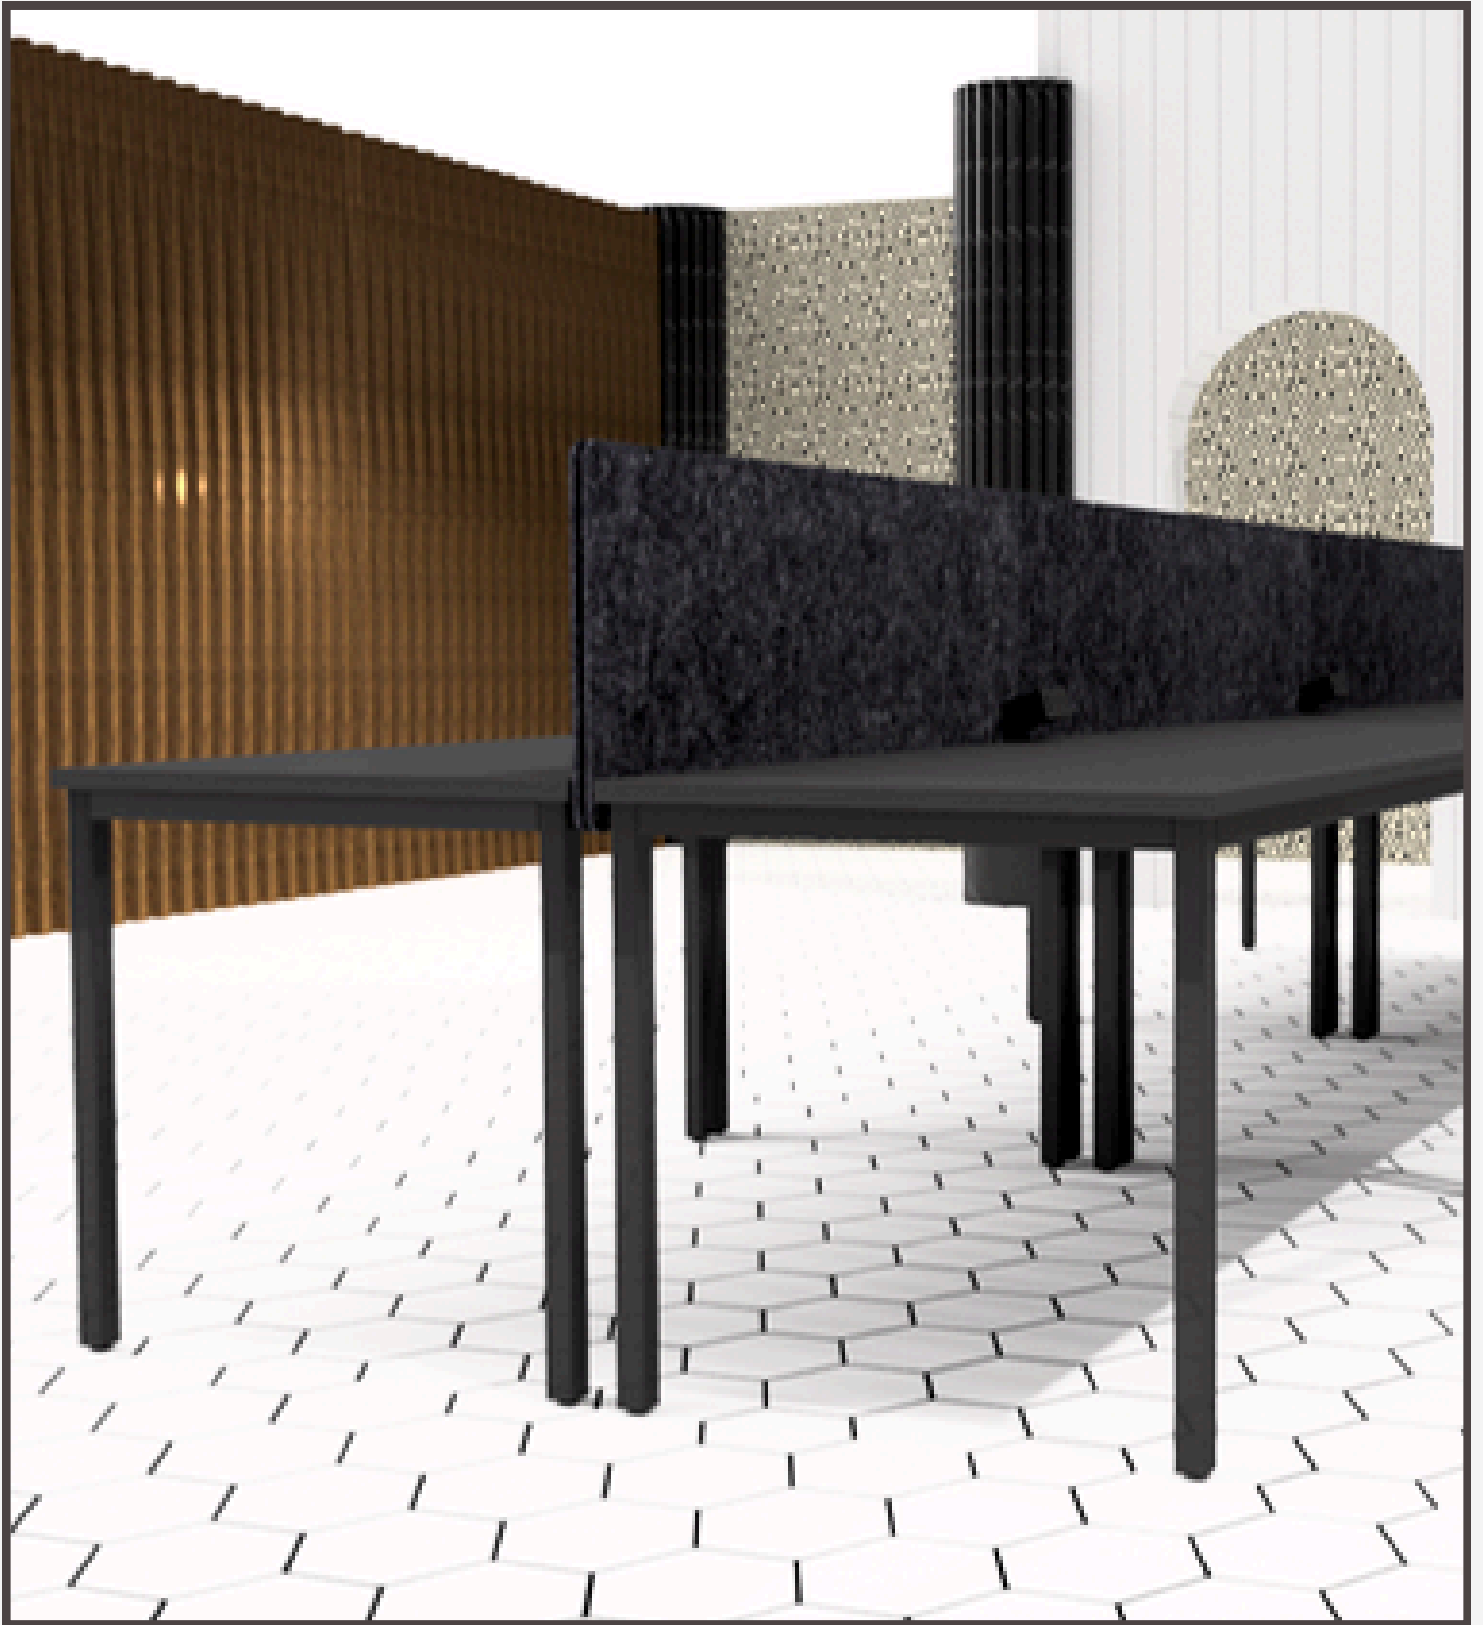

PARSON

DESK COLLECTION

STUDIO WISE