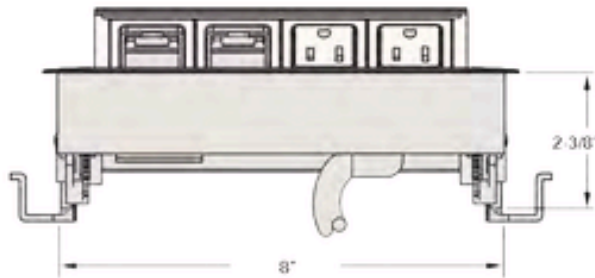

SPECIFICATIONS

- Images depicts a 2 Power, and 2 open data.
- Minimum surface depth is 3/8"

CONFIGURATION SIZING

		LENGTH	WIDTH
Standard	2 Windows	5"	4"
	3 Windows	6-1/2"	4"
Add Options	4 Windows	8"	4"
	5 Windows	9-1/2"	4"
	6 Windows	11"	4"
	7 Windows	12-1/2"	4"
	8 Windows	14"	4"