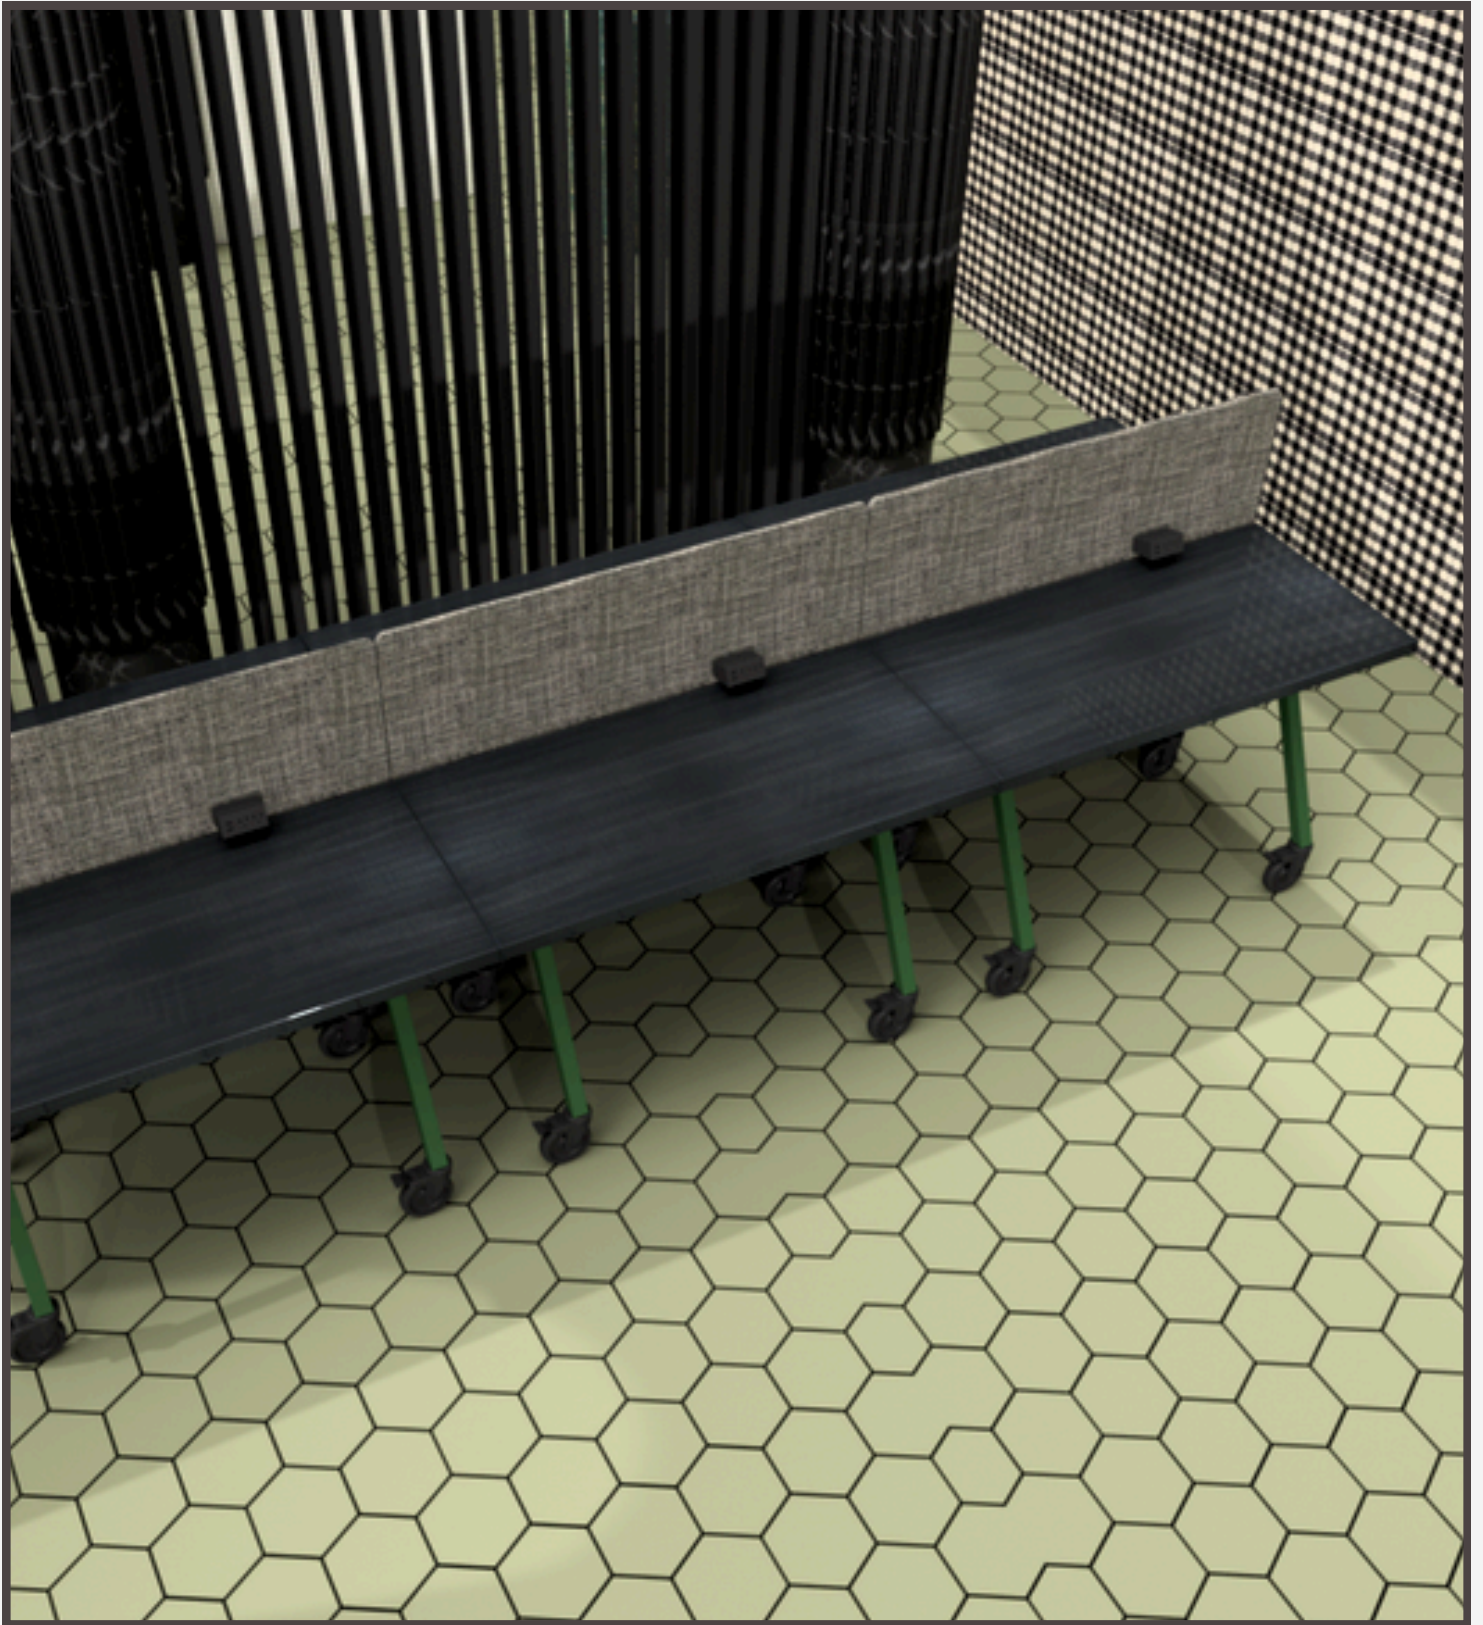

STRUT

DESK COLLECTION

STUDIO WISE