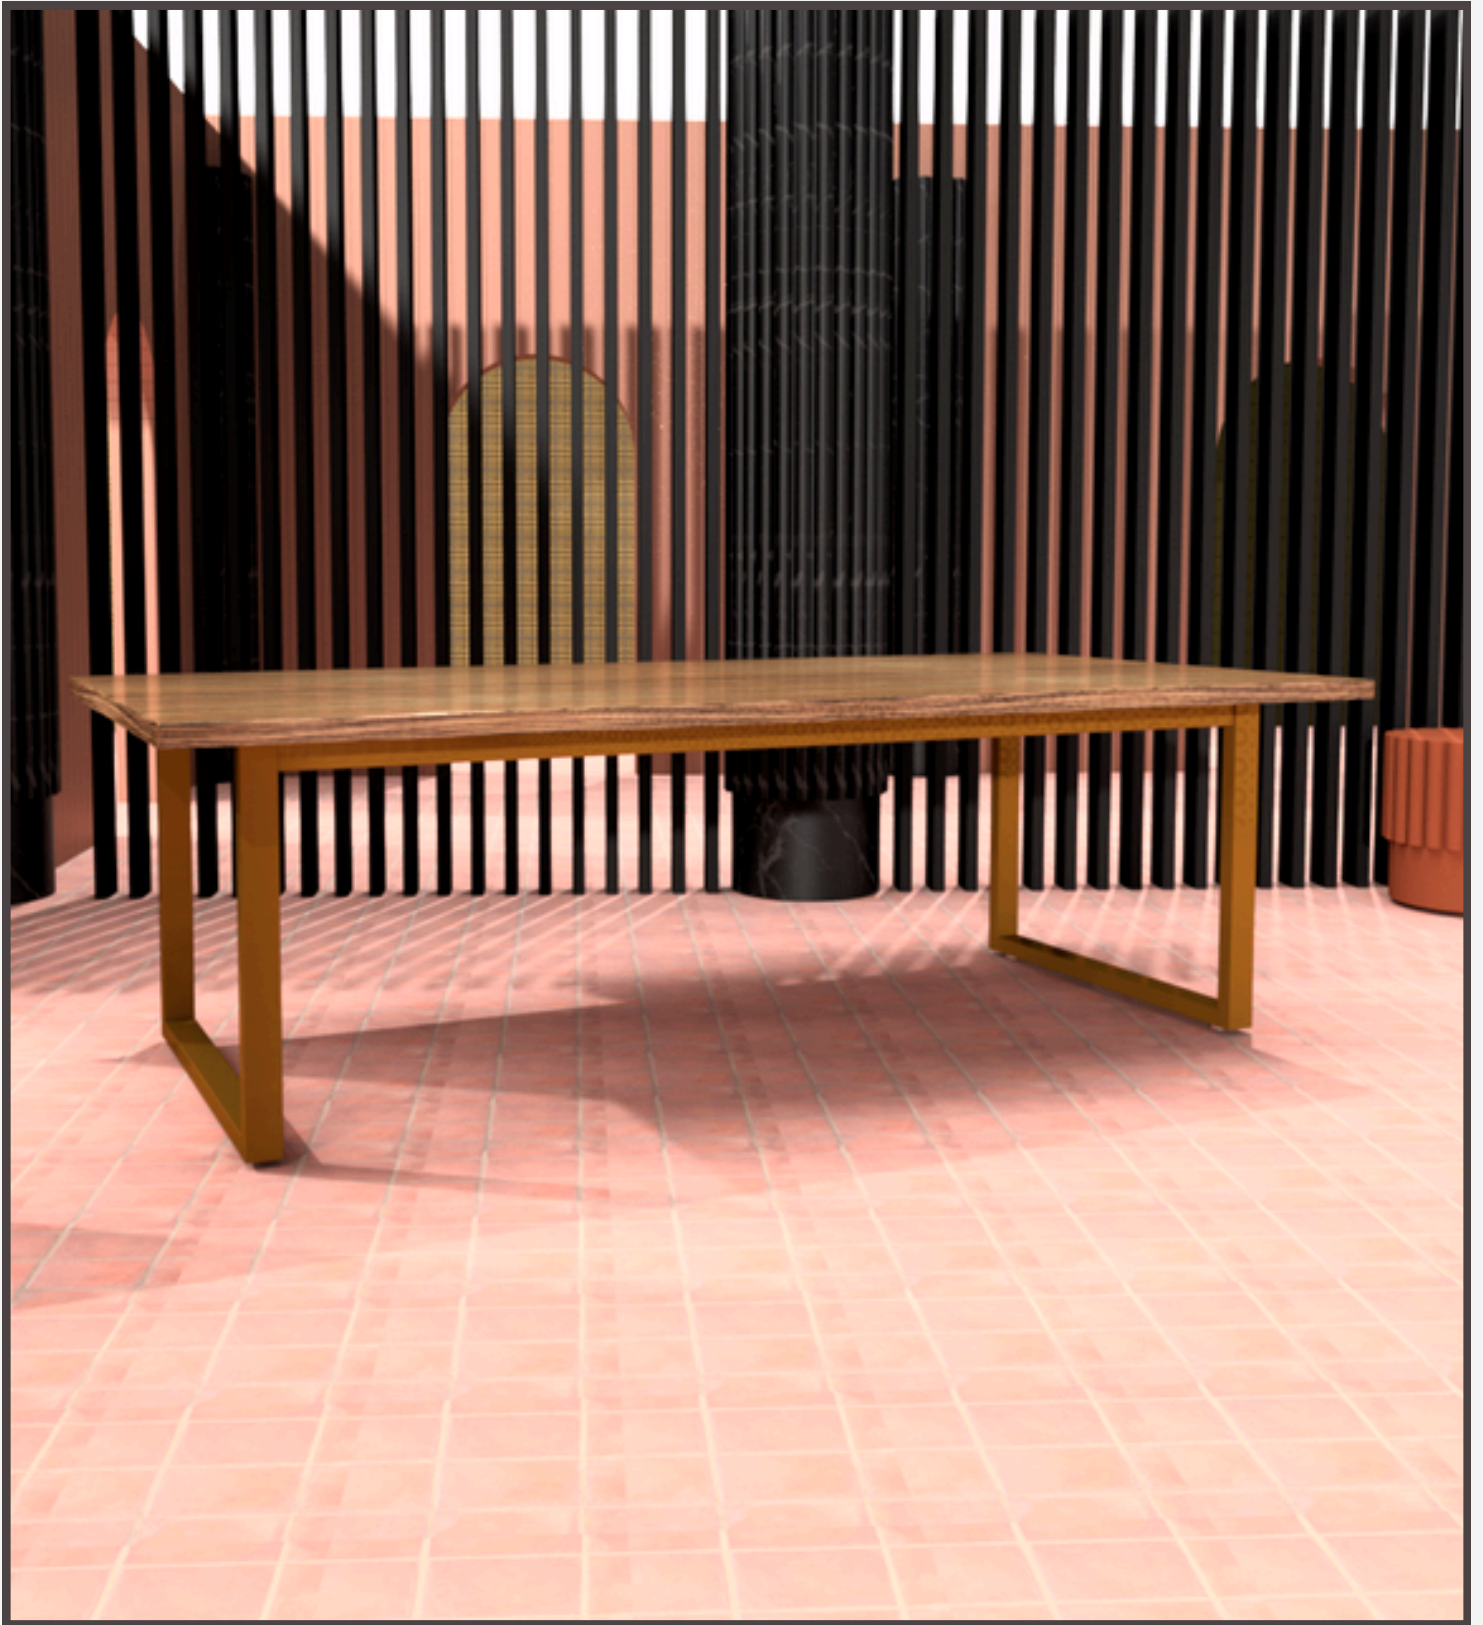

UPGRADE-LOCKING CASTER

BLOX

CONFERENCE

STUDIO WISE

BLOX - SINGLE POWER

36-48" WIDTHS
96-192" LENGTH"

BLOX - DOUBLE POWER

36-48" WIDTHS
96-192" LENGTH"