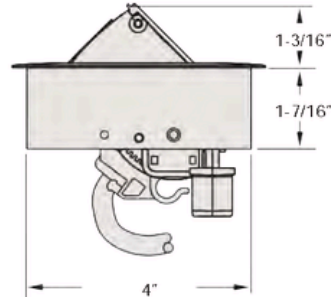

SPECIFICATIONS

- Images depicts a 2 Power, and 2 open data.
- Minimum surface depth is 3/8"

CONFIGURATION SIZING

		LENGTH	WIDTH
Standard	2 Windows	5"	4"
	3 Windows	6-1/2"	4"
Add Options	4 Windows	8"	4"
	5 Windows	9-1/2"	4"
	6 Windows	11"	4"
	7 Windows	12-1/2"	4"
	8 Windows	14"	4"