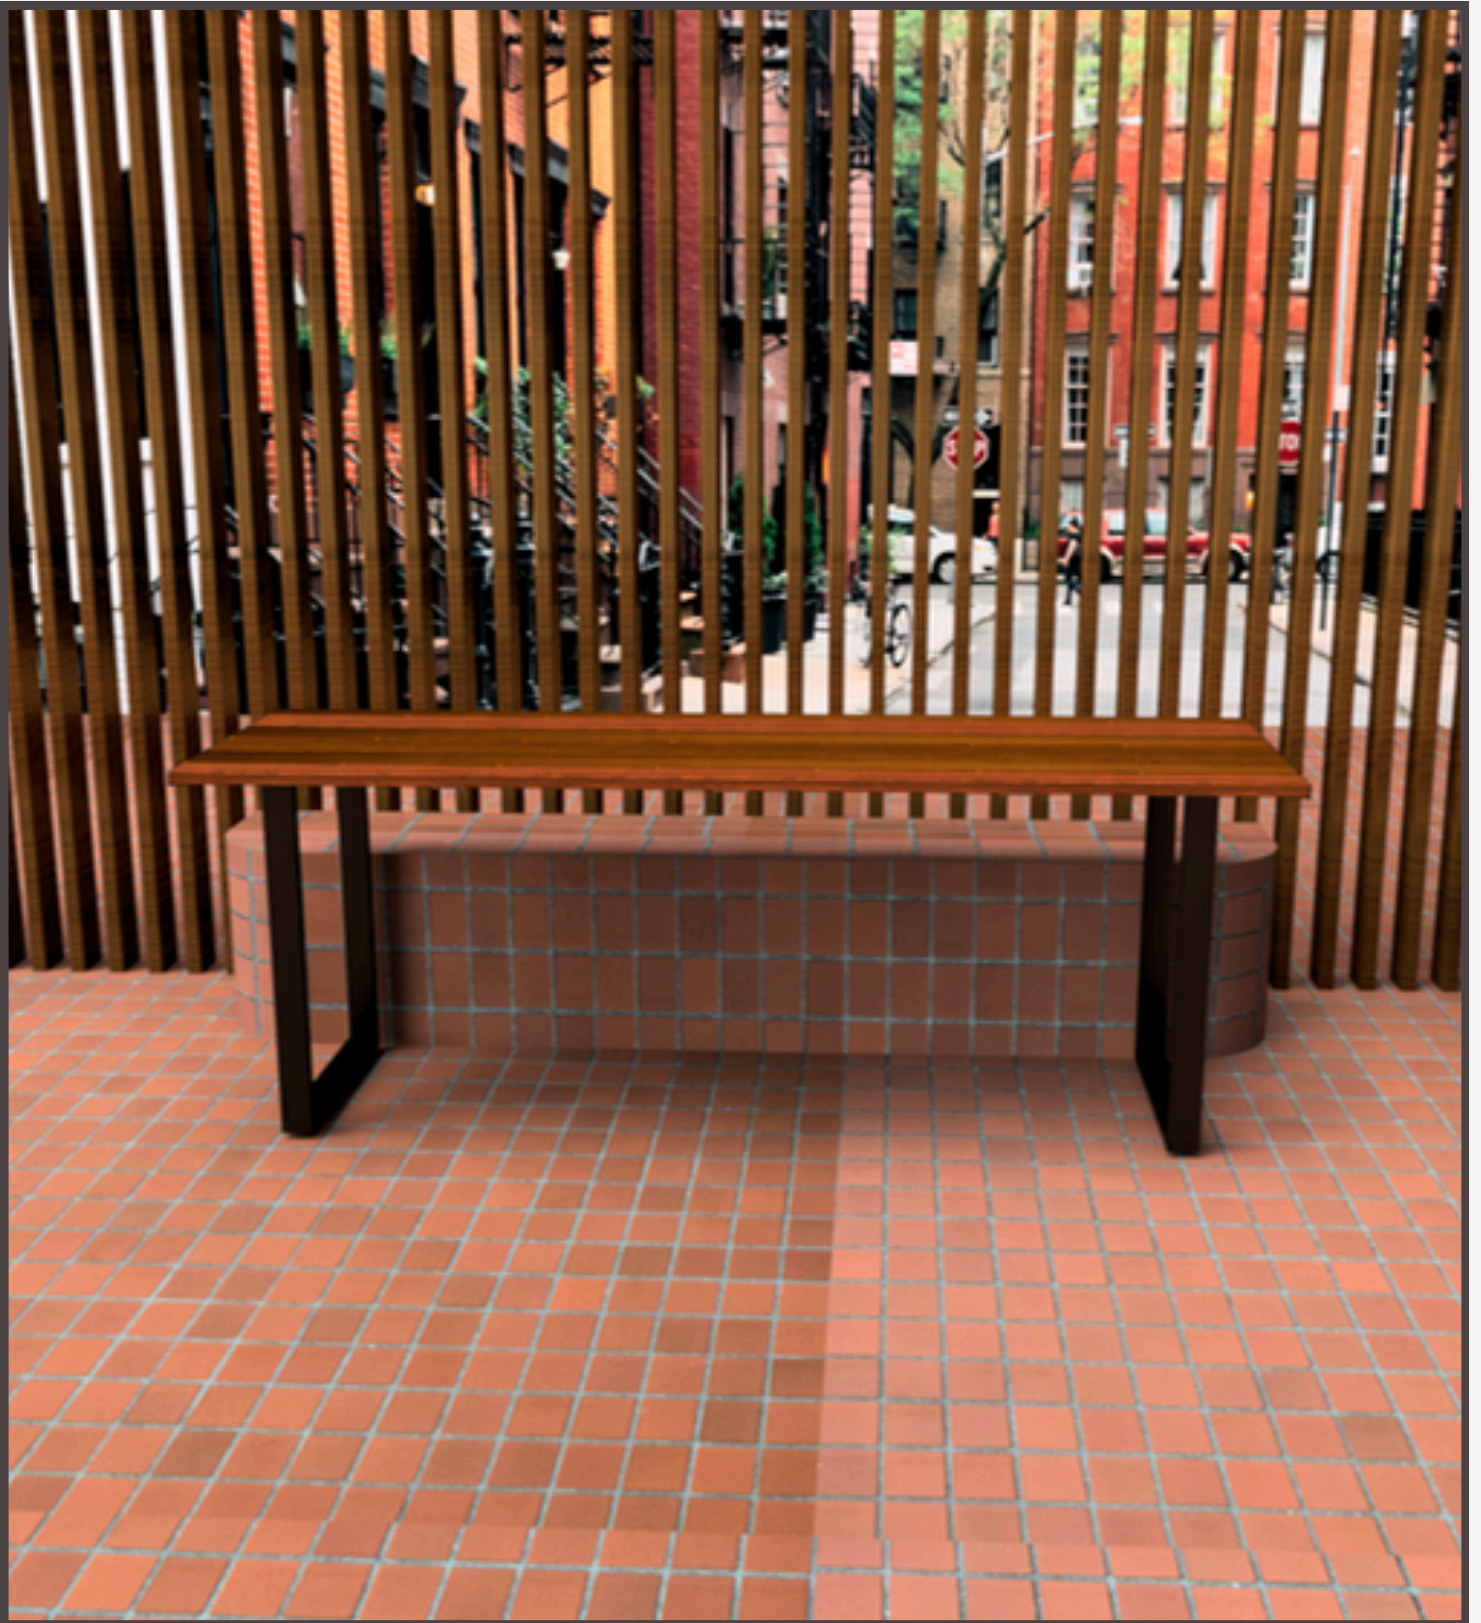

36-60" WIDTHS
36-60" LENGTH"

BLOX BX - E 2 4

24-30" WIDTHS
48-84" LENGTH"

BLOX BX - E 3 6

36-42" WIDTHS
48-84" LENGTH"

BLOX

EXTERIOR SLAT

STUDIO WISE