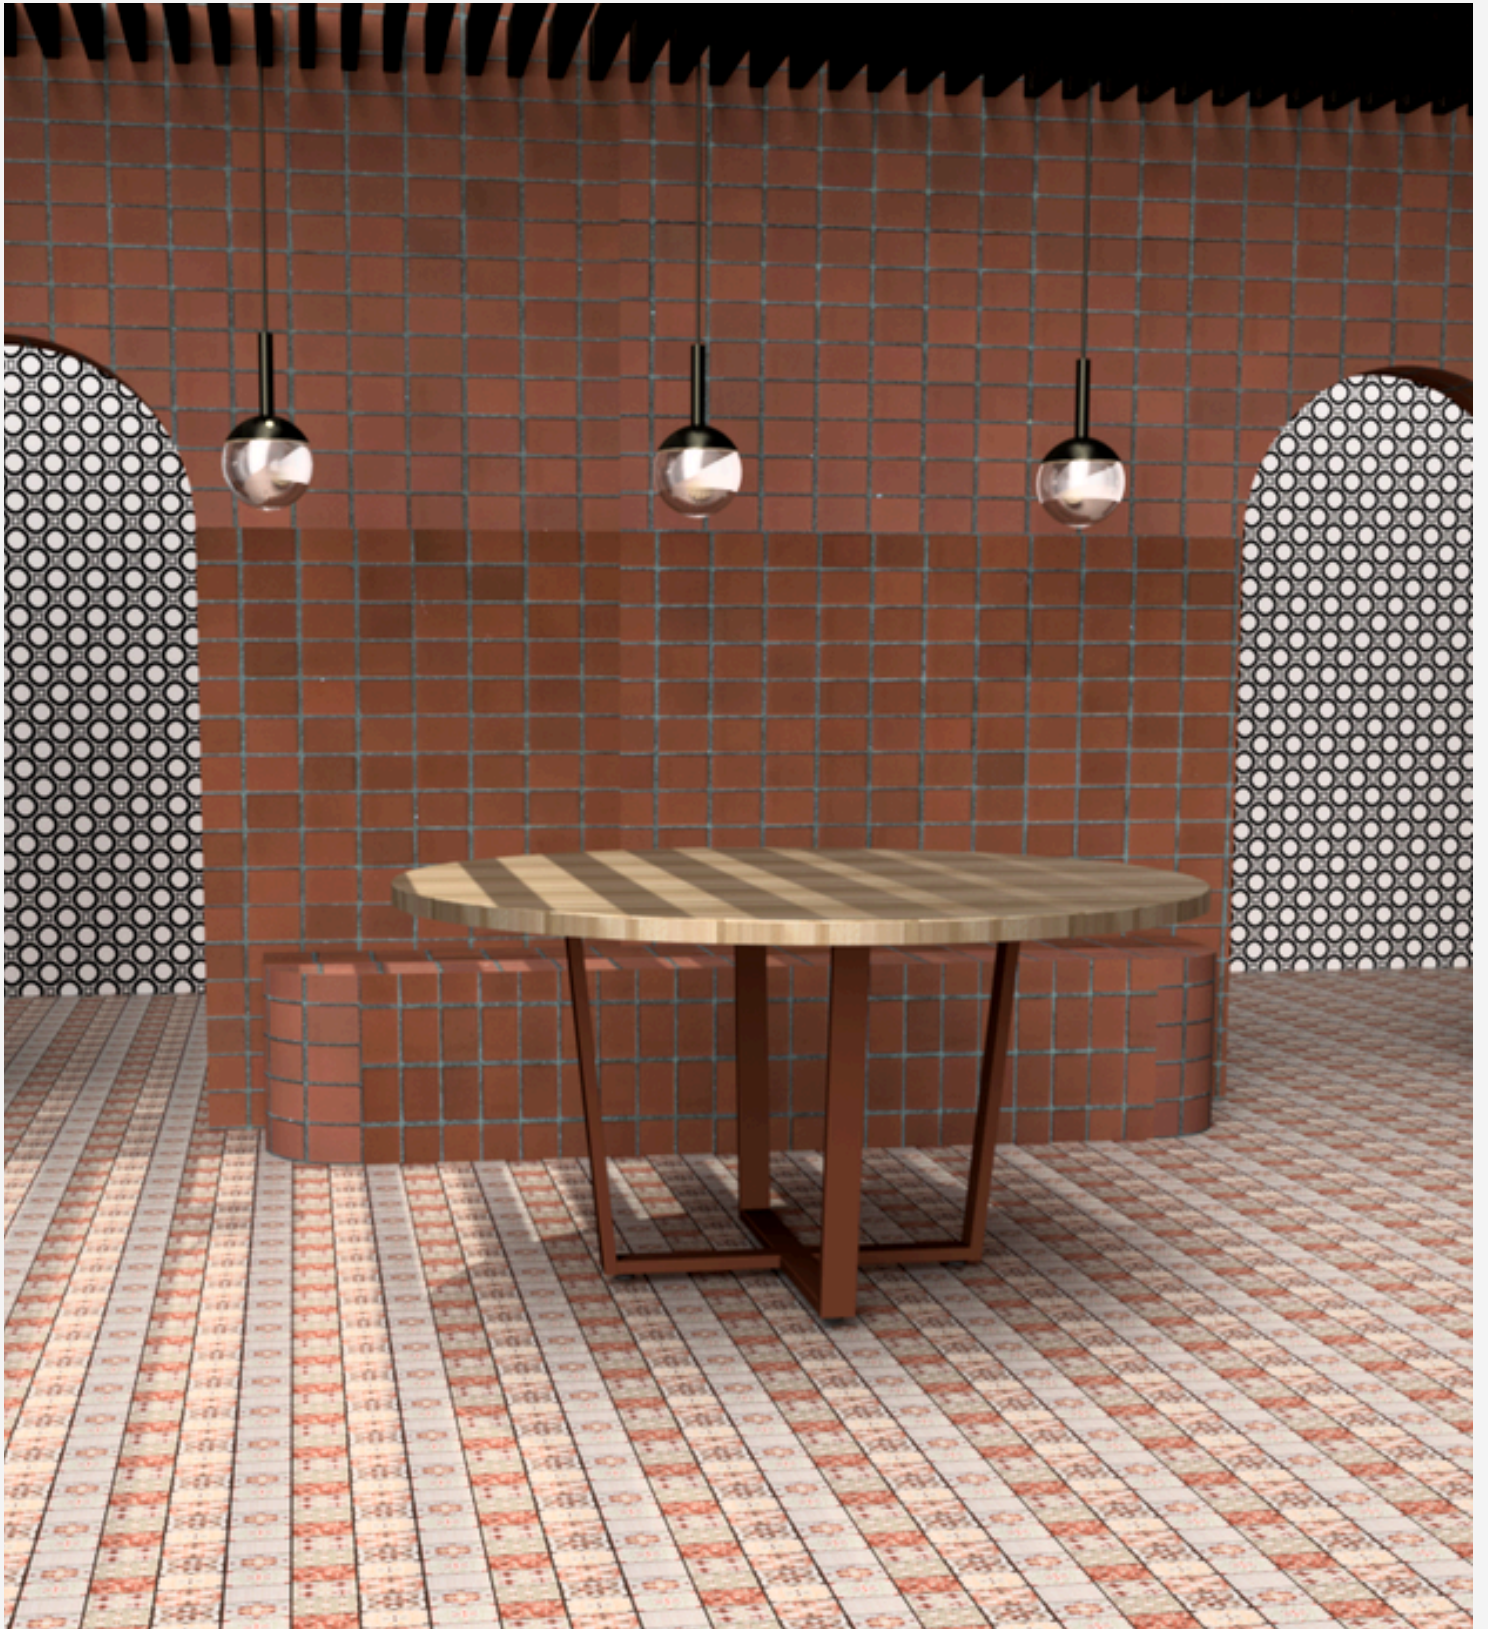

GEO

DINING COLLECTION

STUDIO WISE