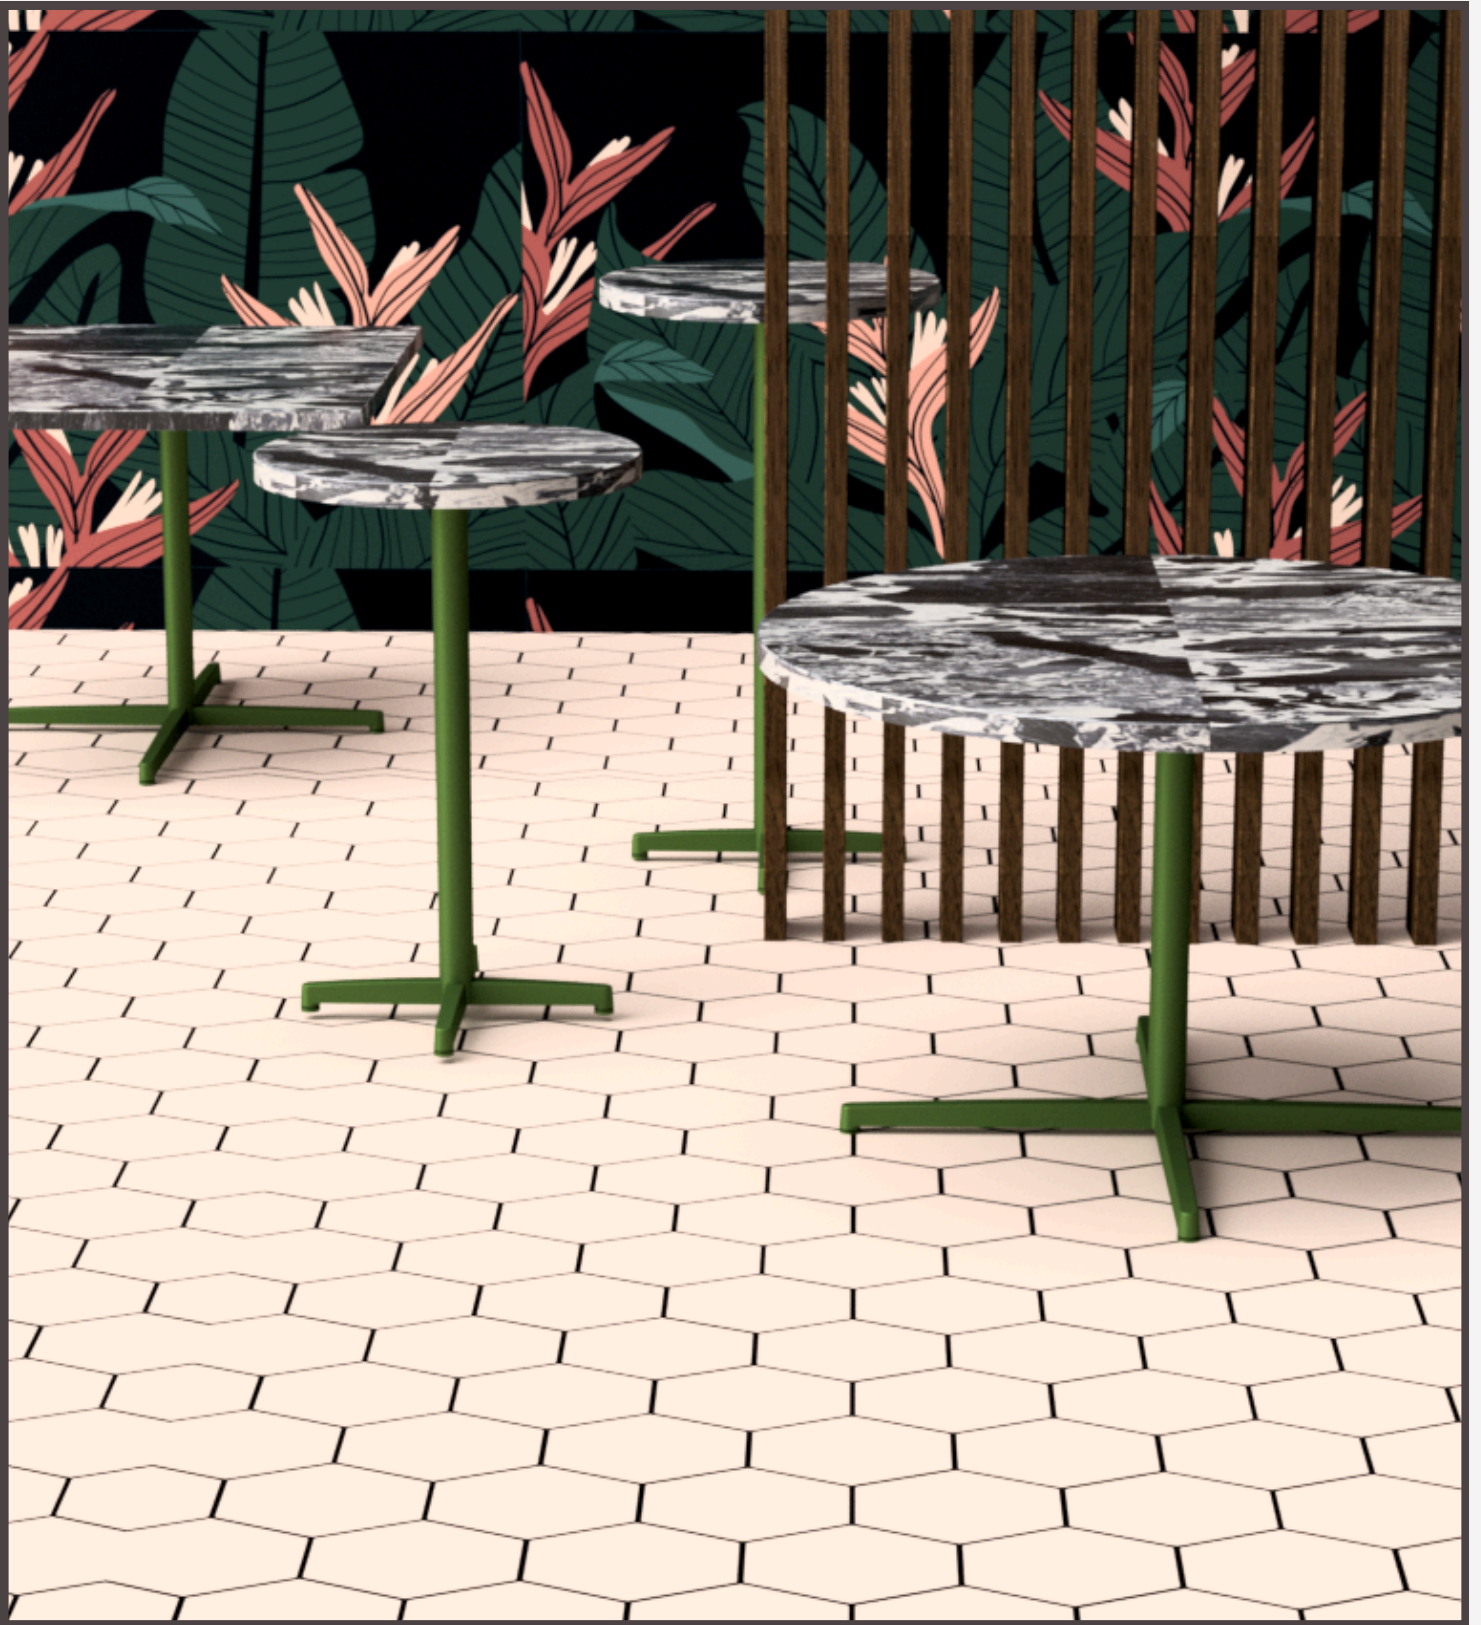

STAPLE X

DINING COLLECTION

STUDIO WISE