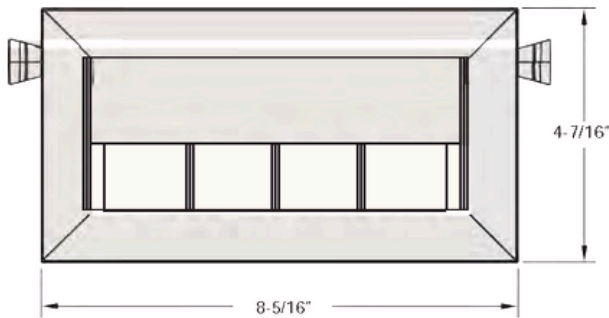

SPECIFICATIONS

- Images depicts a 2 Power, and 2 open data.
- Minimum surface depth is 3/8"

CONFIGURATION SIZING

		LENGTH	WIDTH
Standard	2 Windows	5"	4"
	3 Windows	6-1/2"	4"
Add Options	4 Windows	8"	4"
	5 Windows	9-1/2"	4"
	6 Windows	11"	4"
	7 Windows	12-1/2"	4"
	8 Windows	14"	4"