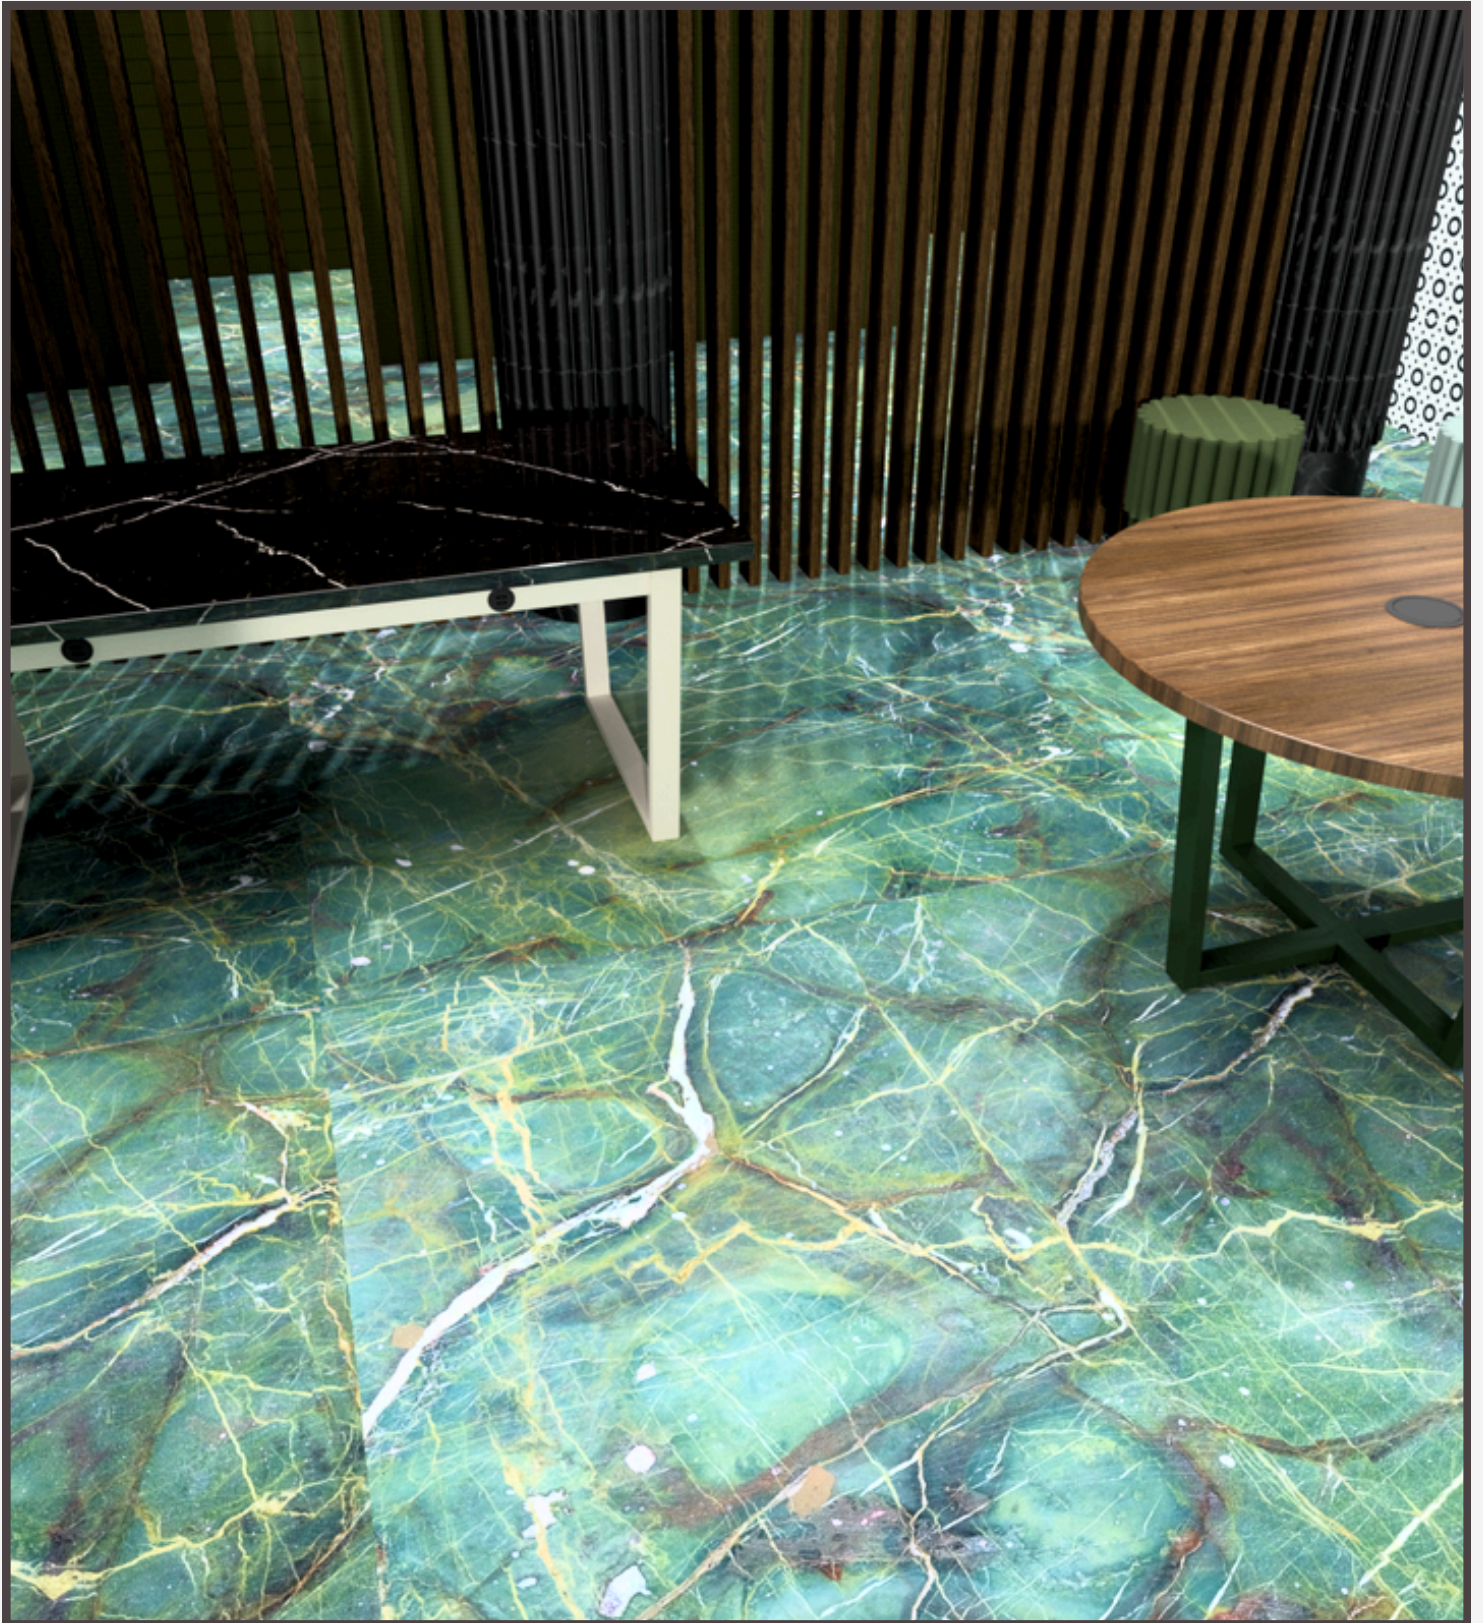

BLOX

TEAM COLLECTION

STUDIO WISE