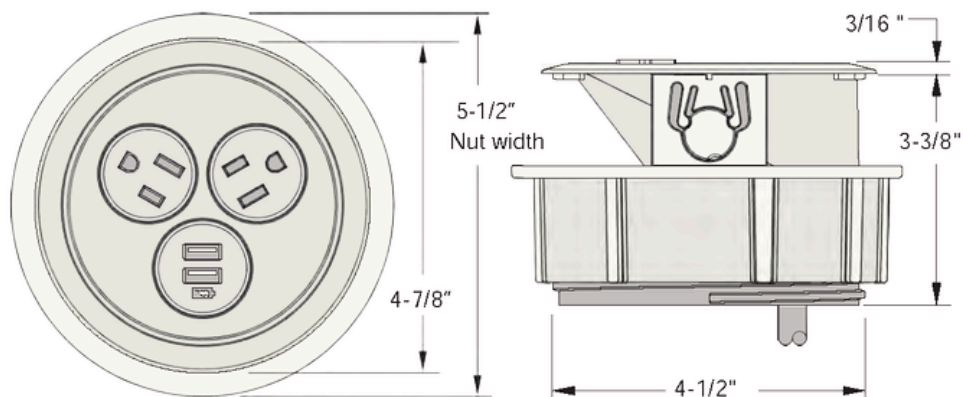

OVERVIEW

Roll has a sleek design which allows the product to rotate to open or close to expose or hide the power.

- STANDARD ON:**
- MOBILE (PEDESTAL)
 - TEAM (PEDESTAL)

STANDARD CONFIGURATION

2 Power-1 USB - Black Housing, Black Simplex \$ 125

Contact sales@studiowisedesign.com for pricing on upgrade configurations.

* image shown: unit closed

* Image shown: 3 Power Roll

SPECIFICATIONS

* Images depicts a 2 Power and 1 USB unit.

OVERVIEW

DOT is our most compact accessory and features a round or square design and is available in multiple molded plastic and stylish metal-plated finishes. Dot is available with a spill-proof power simplex, USB, HDMI, or a variety of other Networking Cable options. Dot is also offered in a grommet version for discrete data pass through.