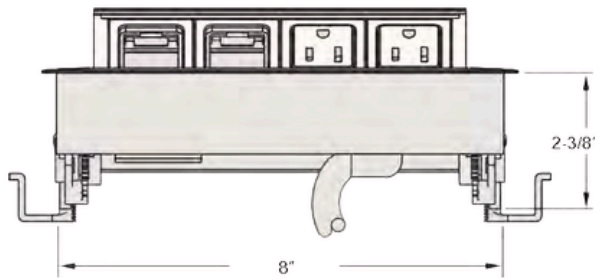

SPECIFICATIONS

- Images depicts a 2 Power, and 2 open data.
- Minimum surface depth is 3/8"

CONFIGURATION SIZING

		LENGTH	WIDTH
Standard	2 Windows	5"	4"
	3 Windows	6-1/2"	4"
Add Options	4 Windows	8"	4"
	5 Windows	9-1/2"	4"
	6 Windows	11"	4"
	7 Windows	12-1/2"	4"
	8 Windows	14"	4"