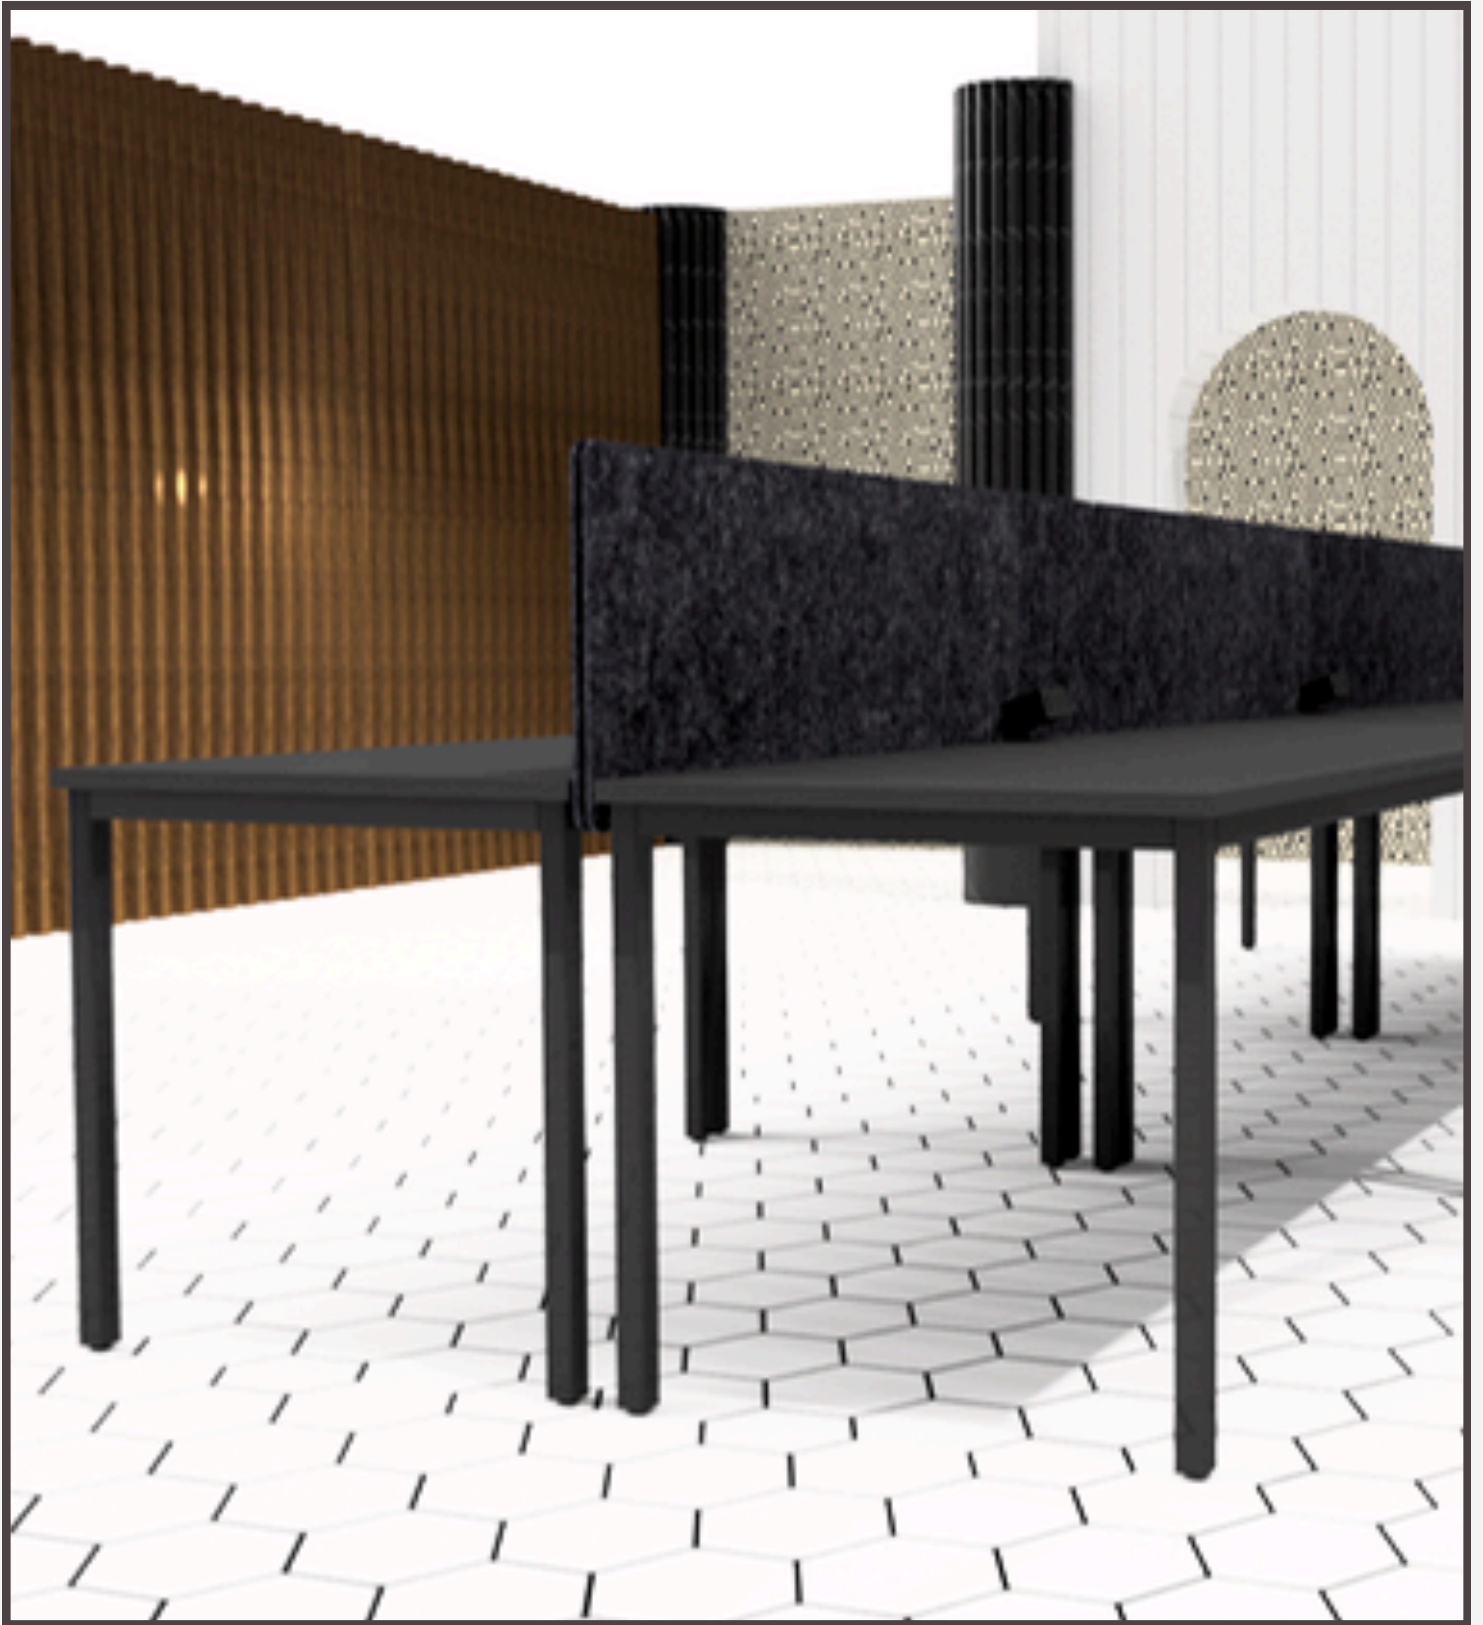

UPGRADE-SURFACE CONNECTOR

PARSON

DESK COLLECTION

STUDIO WISE

DESK COLLECTION

PARSON PRD

24-30" WIDTHS
48-84" LENGTH"

PARSON PRD-STANDING HT