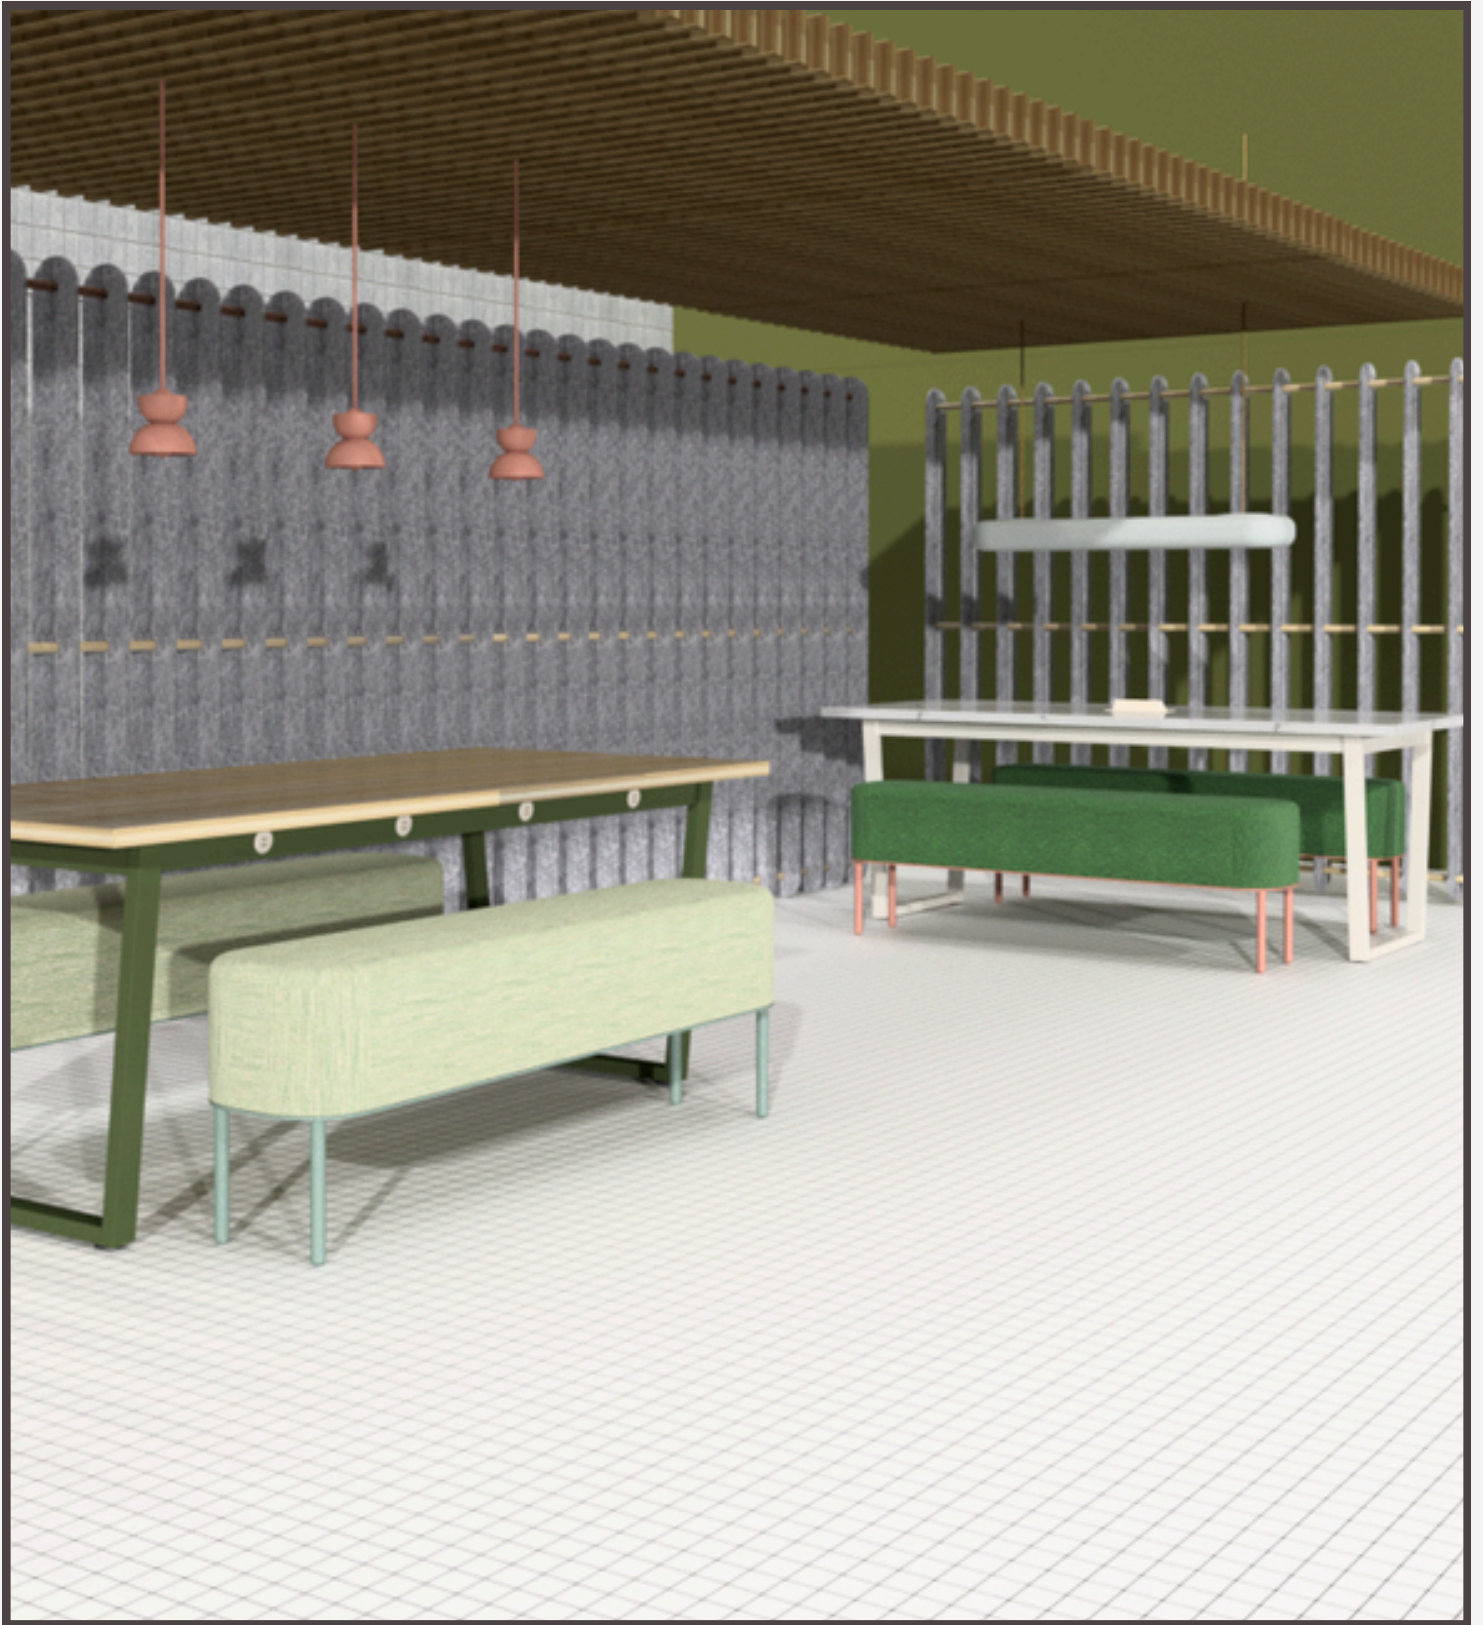

GEO

TEAM COLLECTION

STUDIO WISE