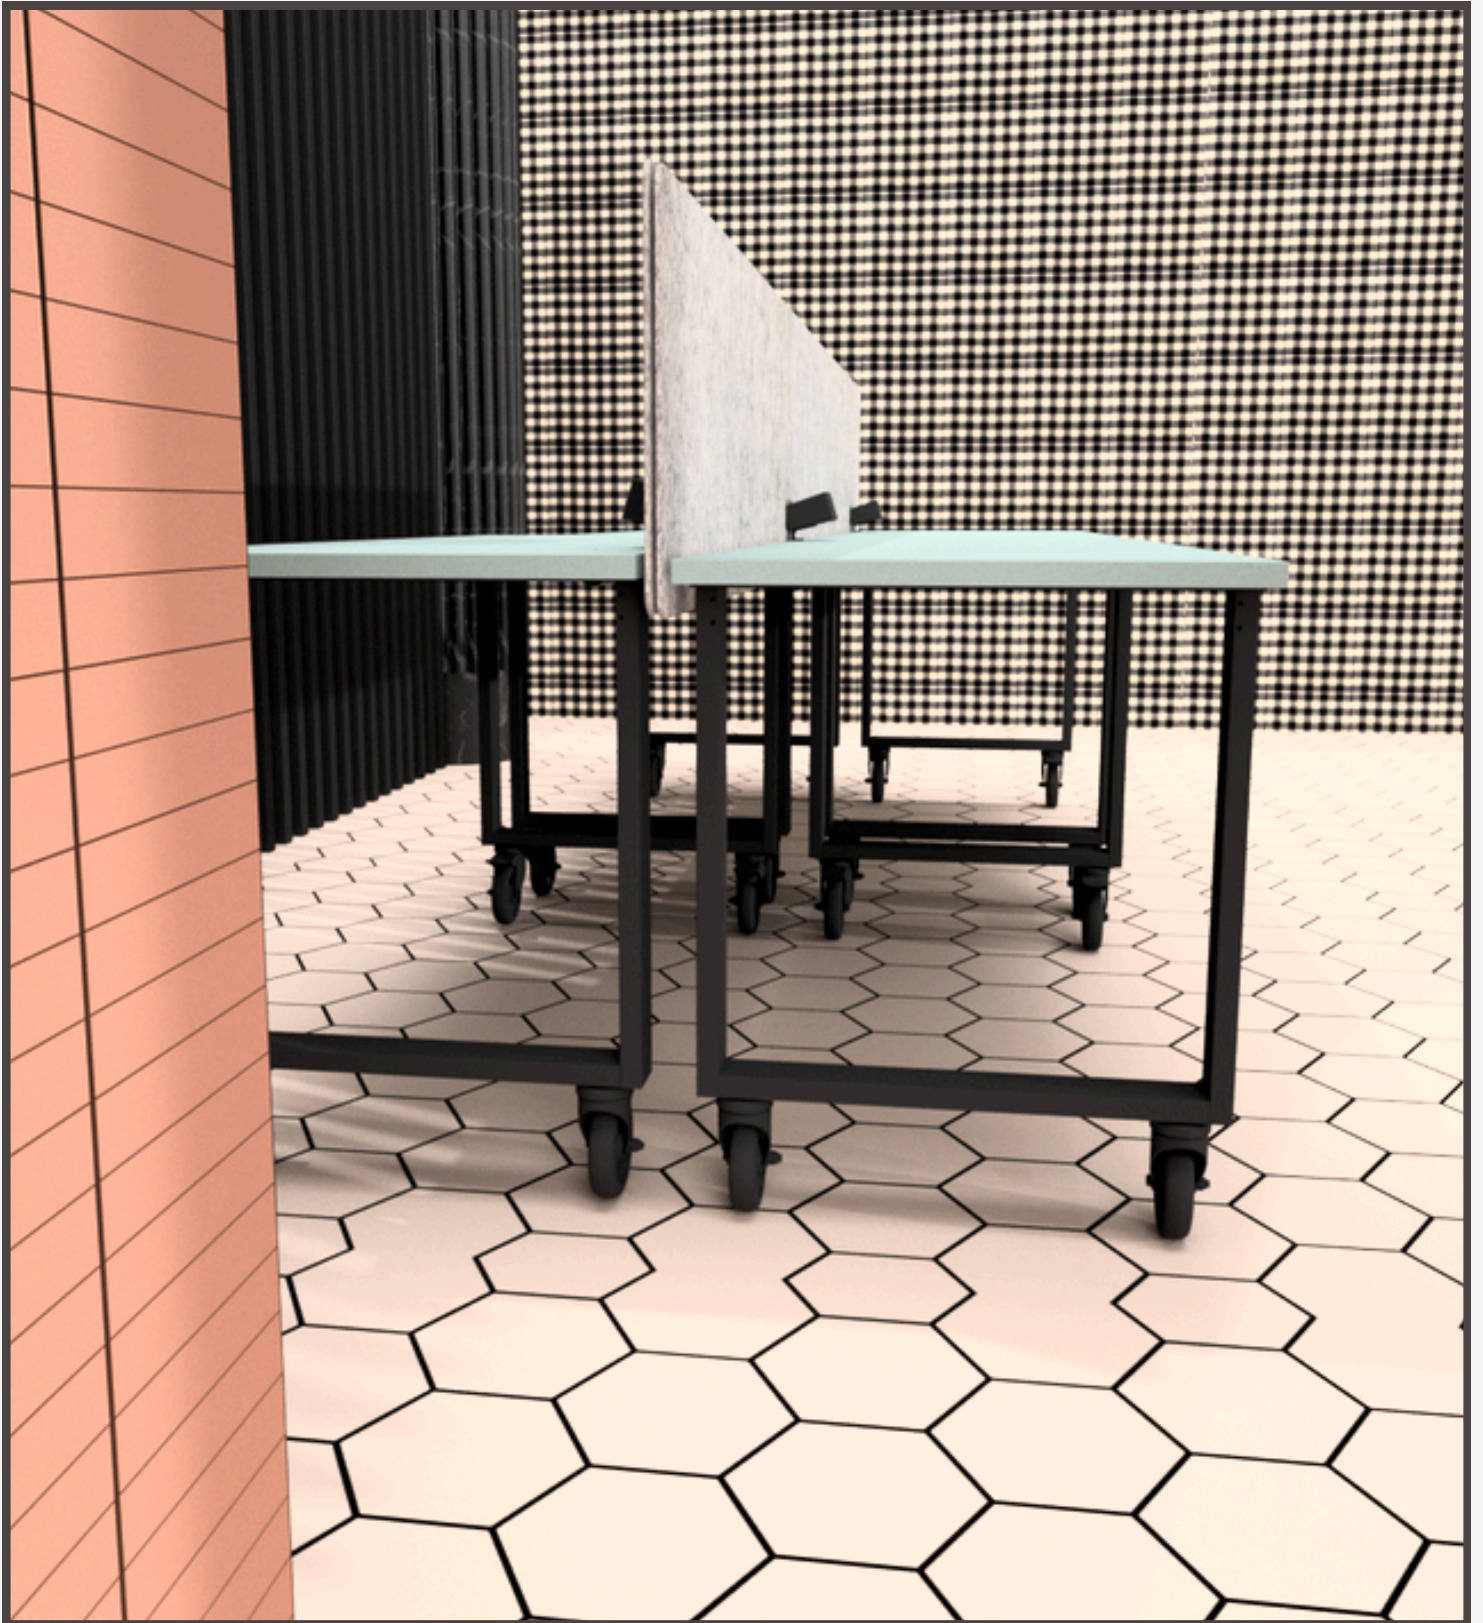

BLOX

DESK COLLECTION

STUDIO WISE