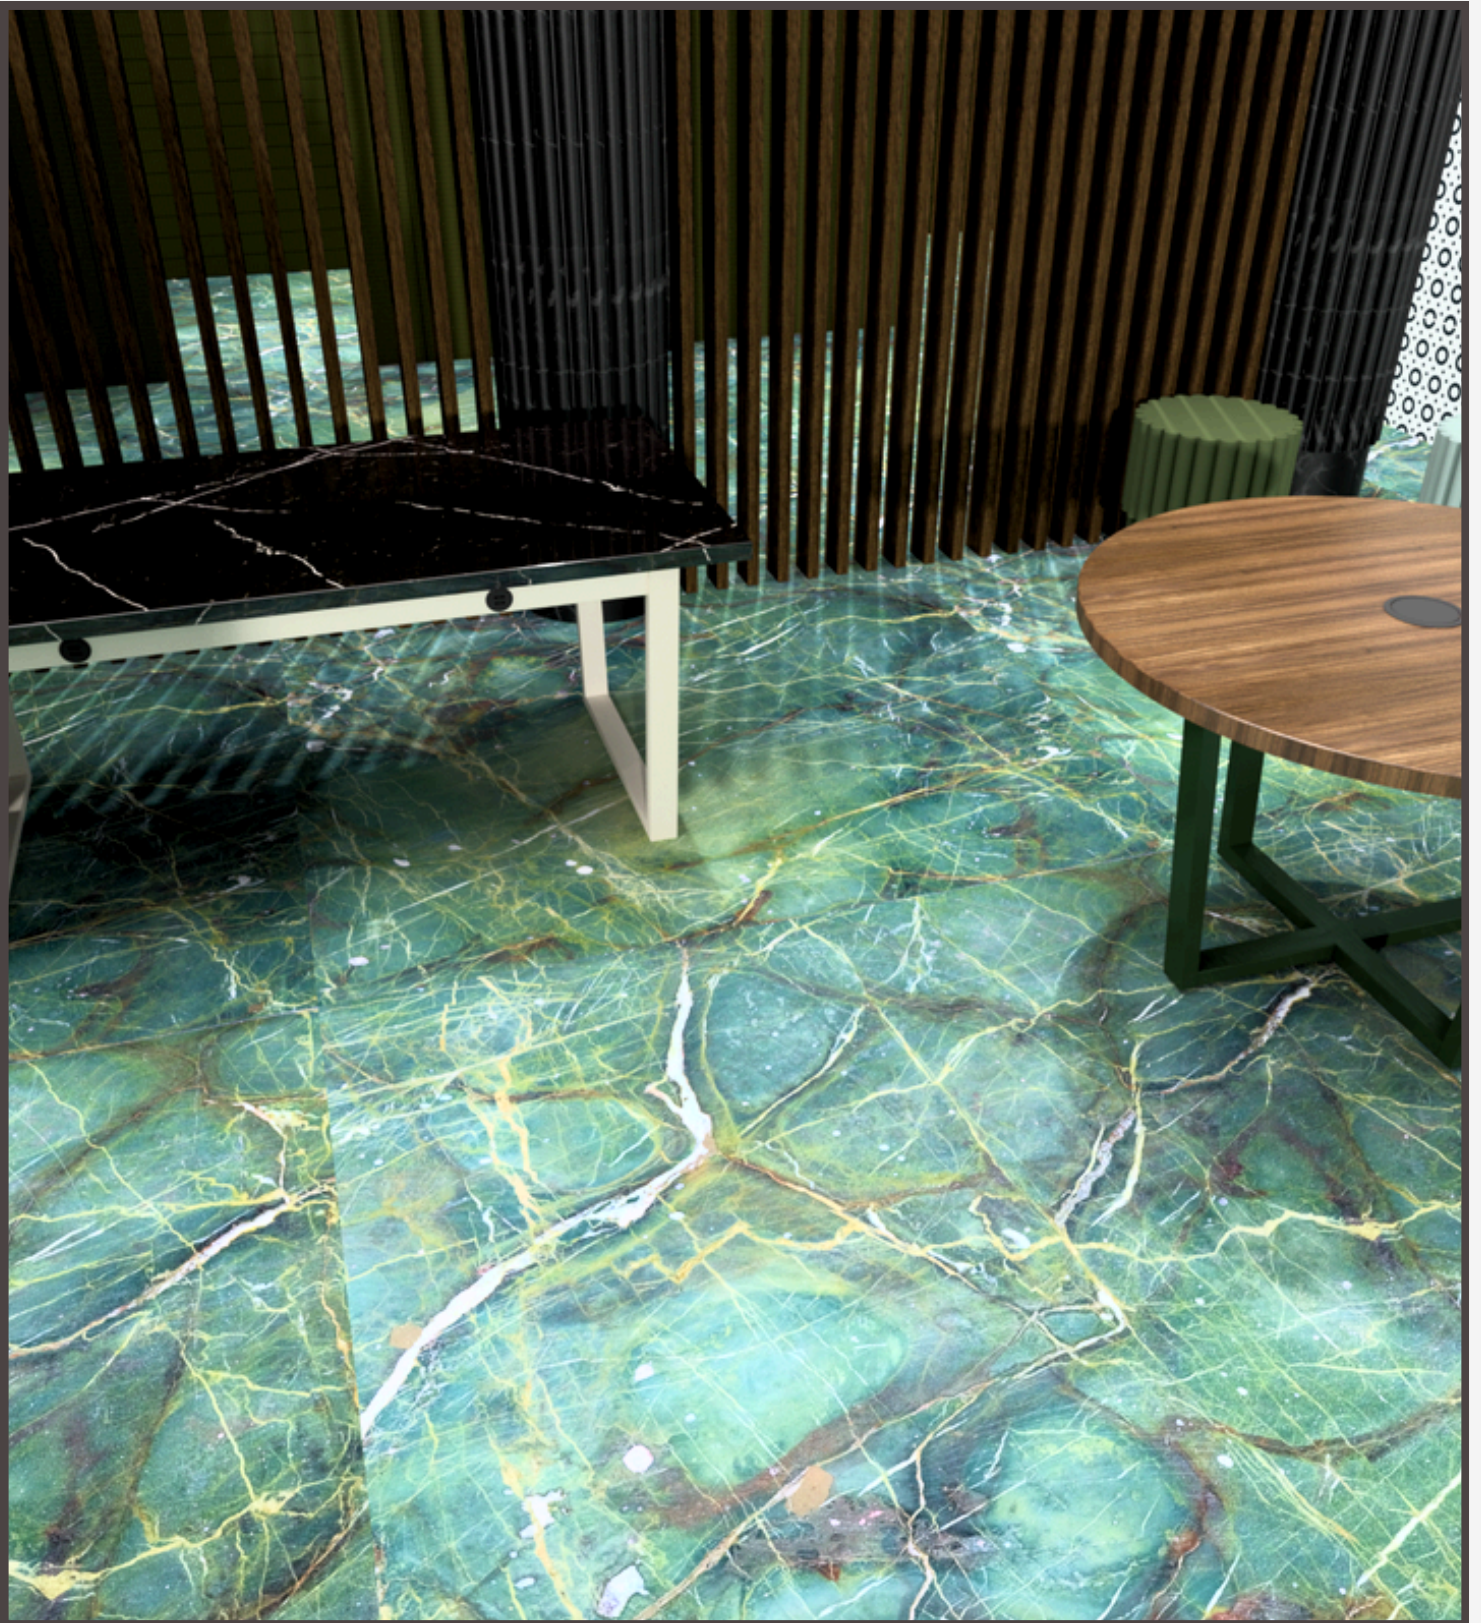

BLOX

TEAM COLLECTION

STUDIO WISE