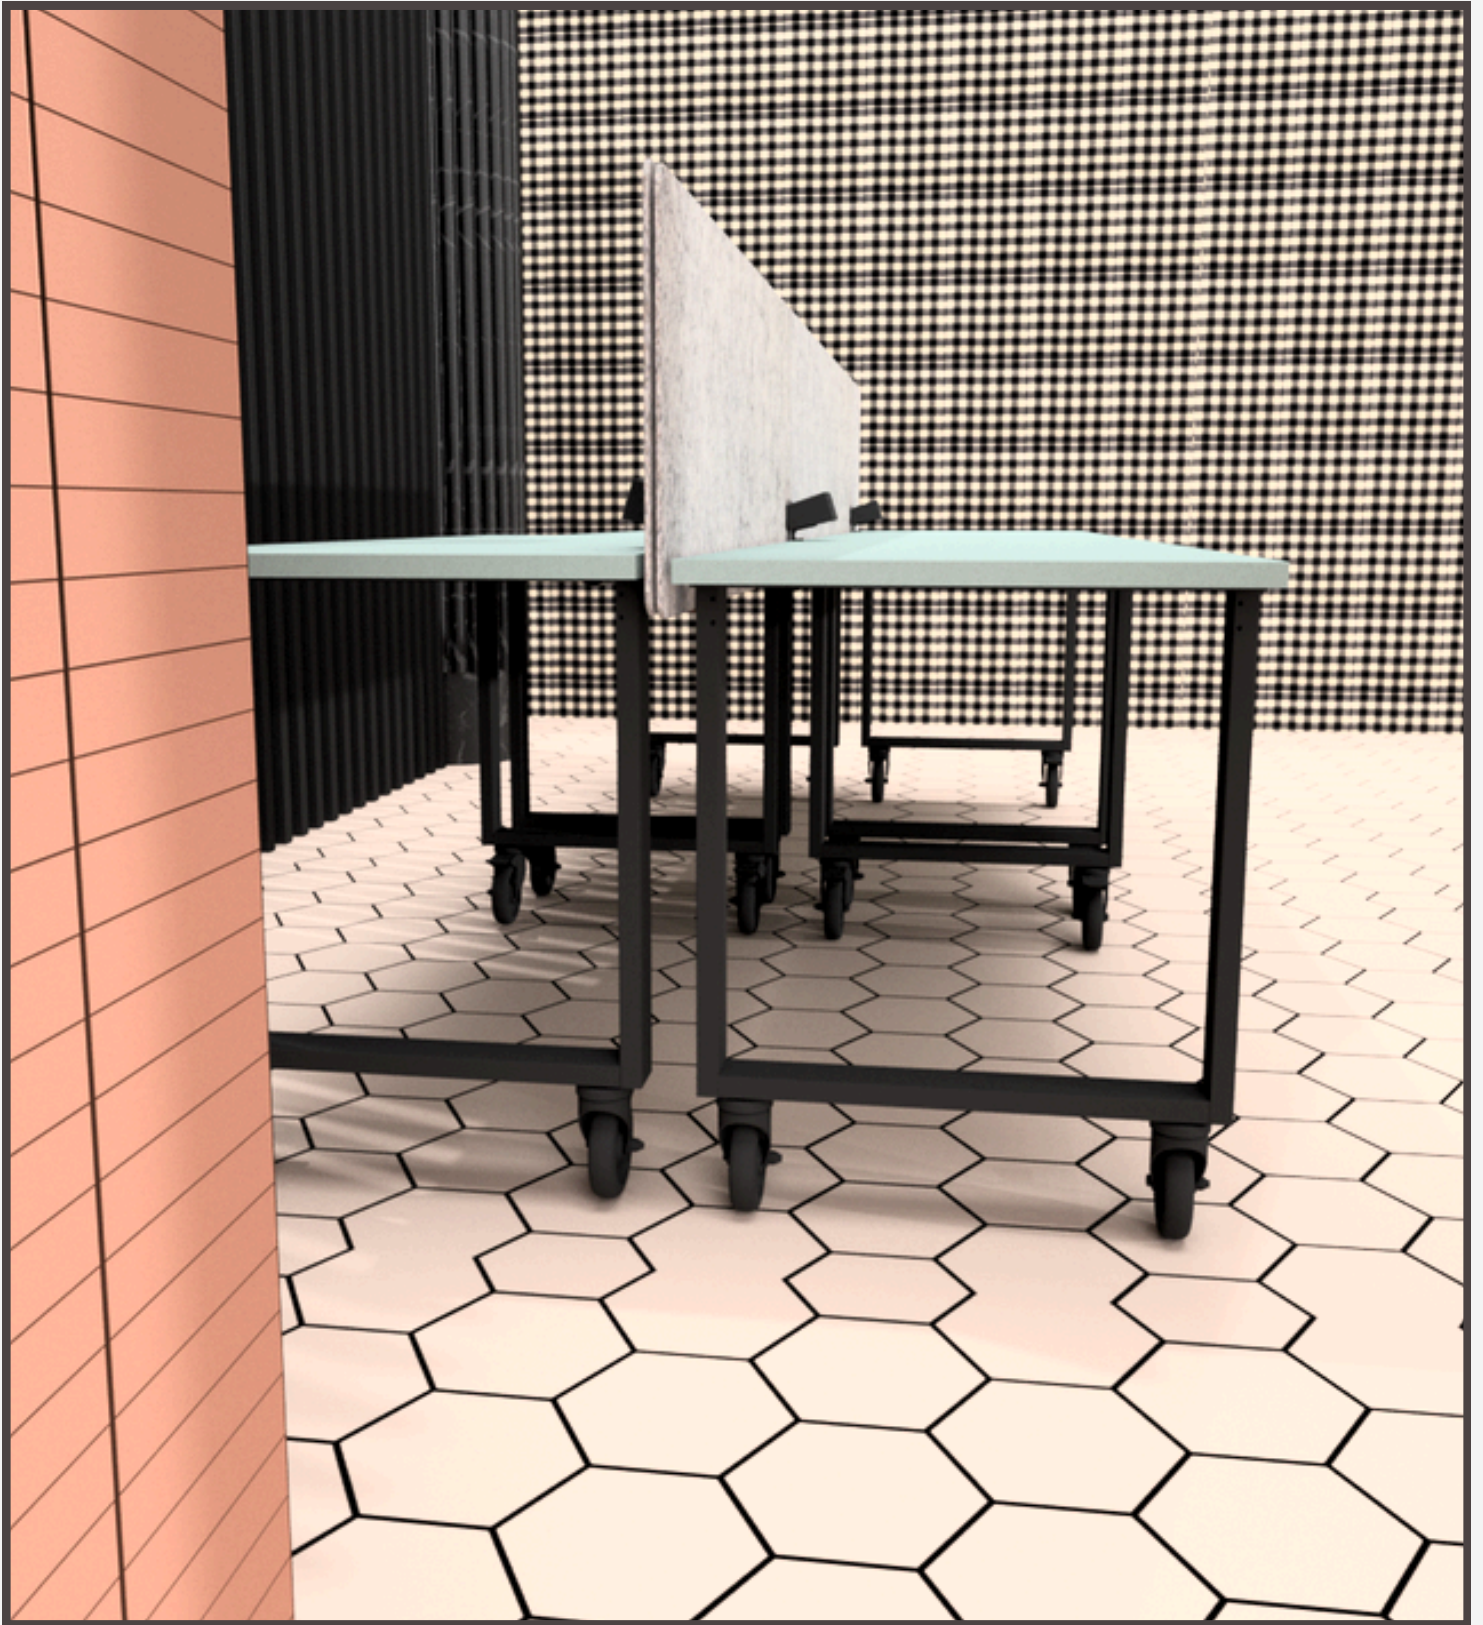

BLOX

DESK COLLECTION

STUDIO WISE