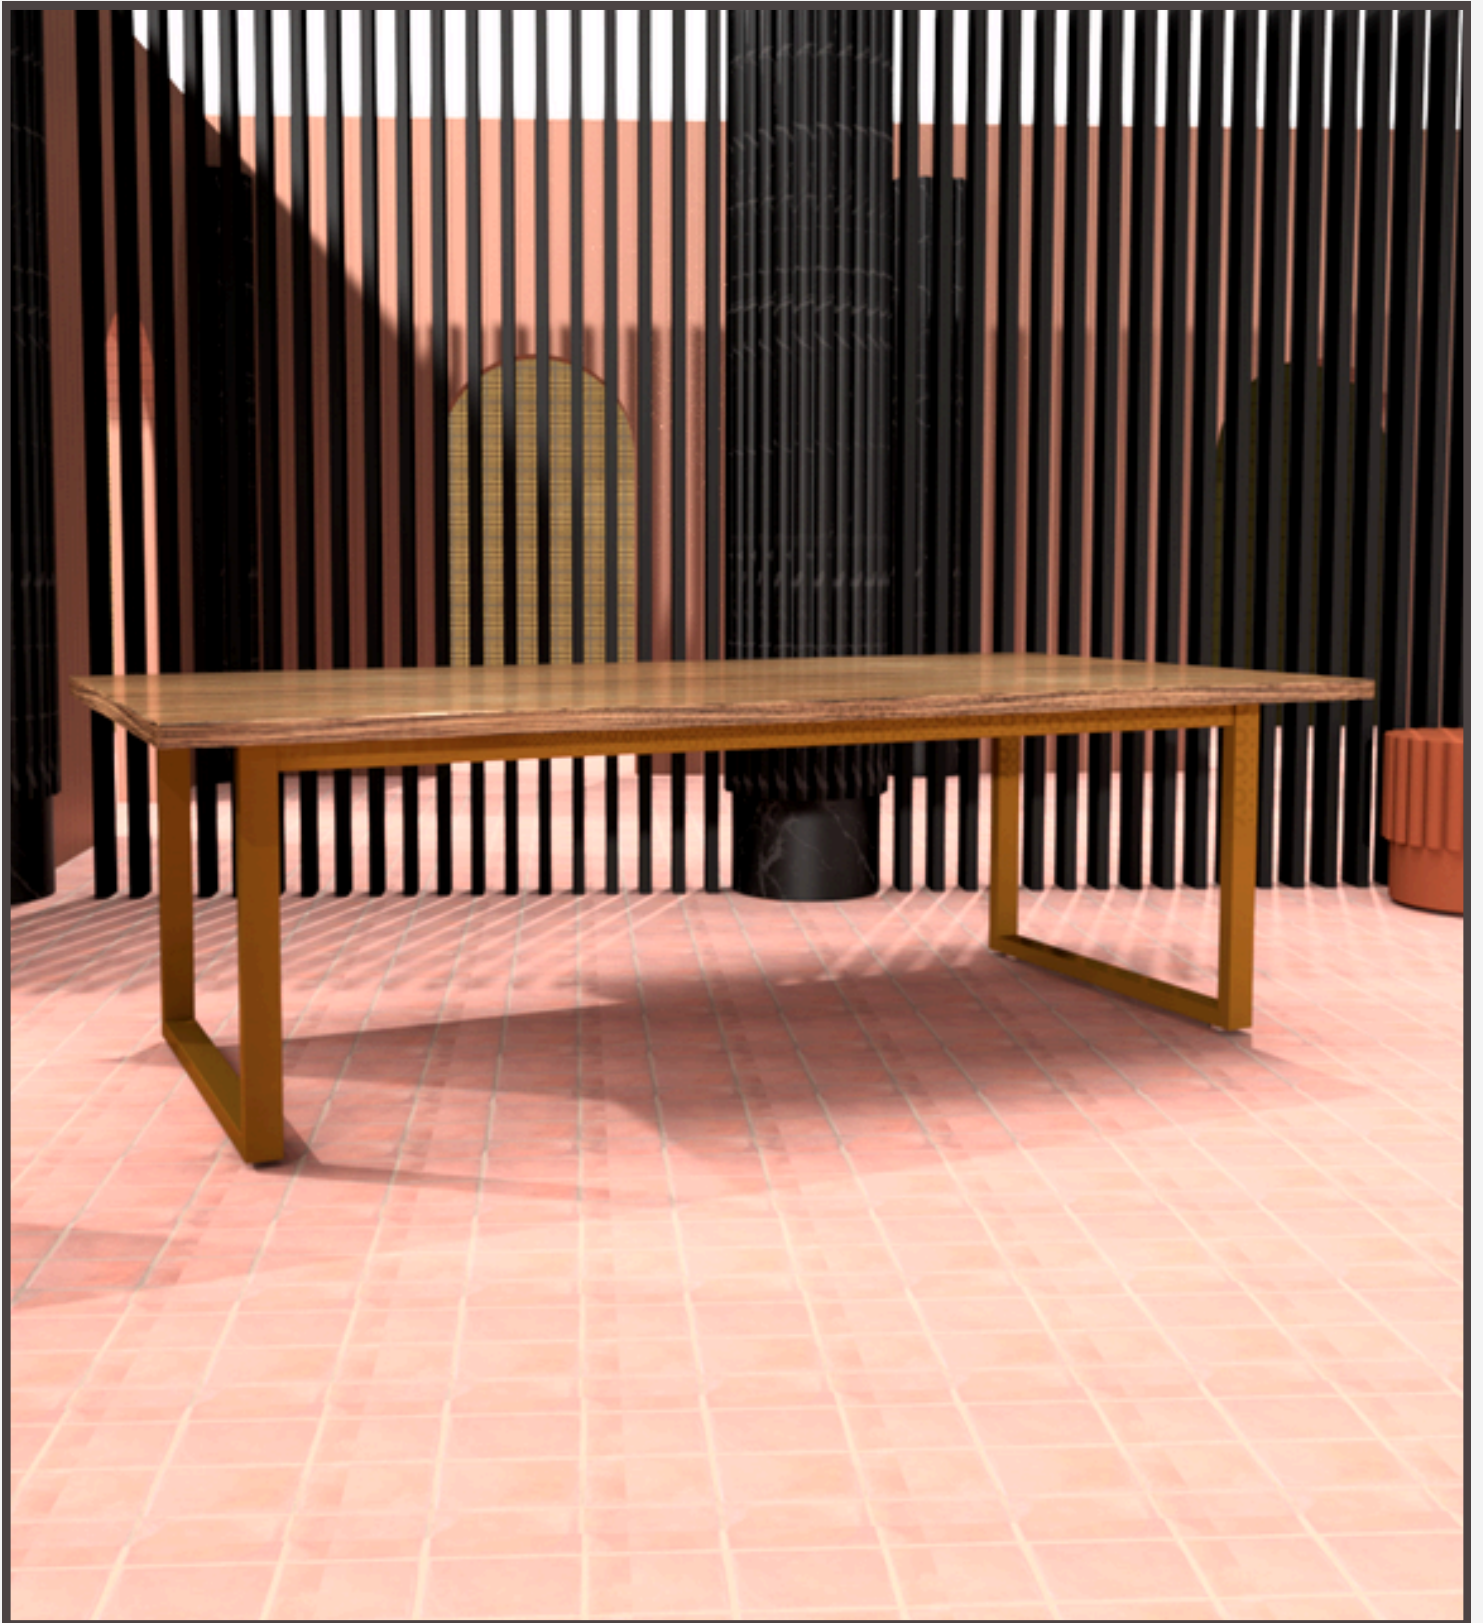

BLOX

CONFERENCE

STUDIO WISE