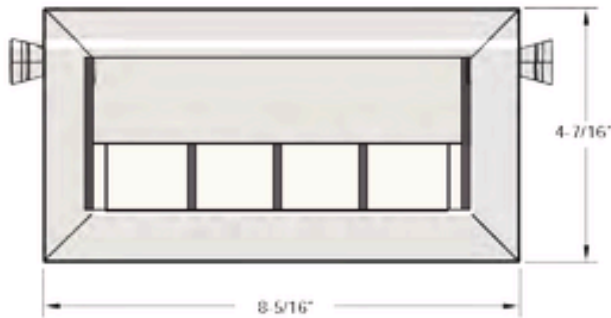

SPECIFICATIONS

- Images depicts a 2 Power, and 2 open data.
- Minimum surface depth is 3/8"

CONFIGURATION SIZING

		LENGTH	WIDTH
Standard	2 Windows	5"	4"
	3 Windows	6-1/2"	4"
Add Options	4 Windows	8"	4"
	5 Windows	9-1/2"	4"
	6 Windows	11"	4"
	7 Windows	12-1/2"	4"
	8 Windows	14"	4"