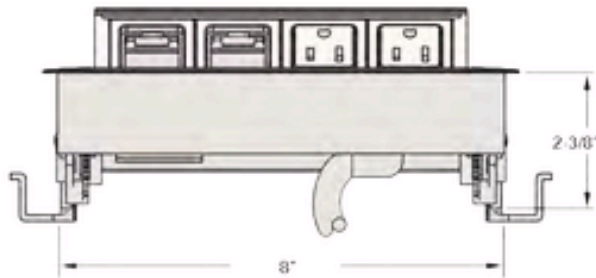

SPECIFICATIONS

- Images depicts a 2 Power, and 2 open data.
- Minimum surface depth is 3/8"

CONFIGURATION SIZING

		LENGTH	WIDTH
Standard	2 Windows	5"	4"
	3 Windows	6-1/2"	4"
Add Options	4 Windows	8"	4"
	5 Windows	9-1/2"	4"
	6 Windows	11"	4"
	7 Windows	12-1/2"	4"
	8 Windows	14"	4"