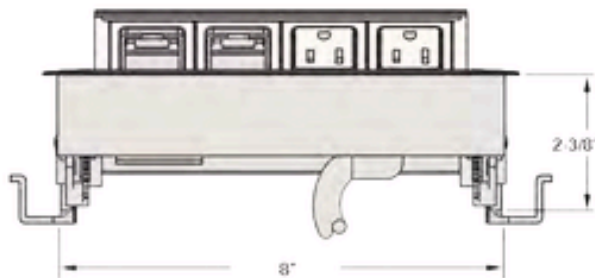

SPECIFICATIONS

- Images depicts a 2 Power, and 2 open data.
- Minimum surface depth is 3/8"

CONFIGURATION SIZING

		LENGTH	WIDTH
Standard	2 Windows	5"	4"
	3 Windows	6-1/2"	4"
Add Options	4 Windows	8"	4"
	5 Windows	9-1/2"	4"
	6 Windows	11"	4"
	7 Windows	12-1/2"	4"
	8 Windows	14"	4"