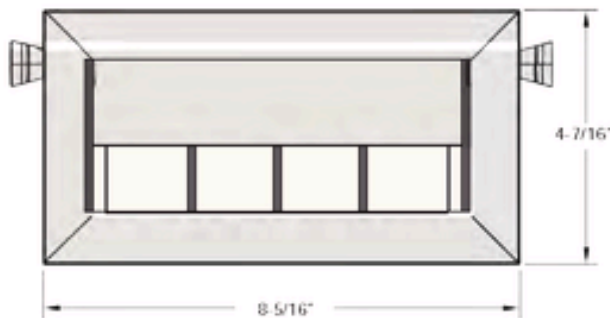

SPECIFICATIONS

- Images depicts a 2 Power, and 2 open data.
- Minimum surface depth is 3/8"

CONFIGURATION SIZING

		LENGTH	WIDTH
Standard	2 Windows	5"	4"
	3 Windows	6-1/2"	4"
Add Options	4 Windows	8"	4"
	5 Windows	9-1/2"	4"
	6 Windows	11"	4"
	7 Windows	12-1/2"	4"
	8 Windows	14"	4"