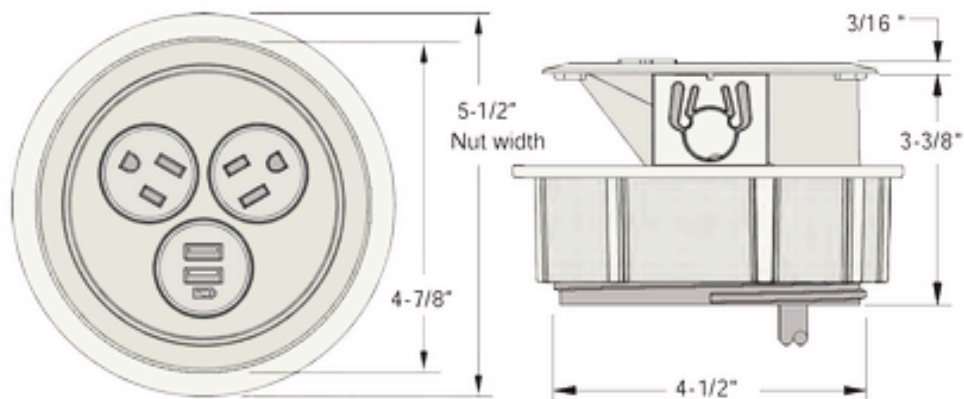

SPECIFICATIONS

* Images depicts a 2 Power and 1 USB unit.