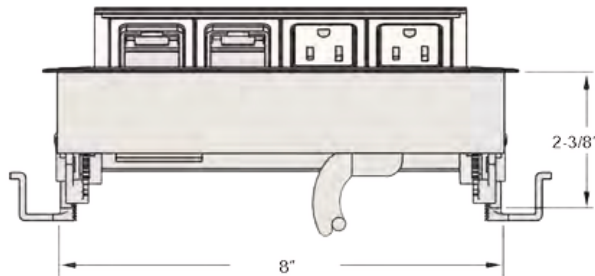

STANDARD ON:

- MOBILE (RECTANGLE)
- TEAM (CONNECT)
- CONFERENCE

*image shown: 2 Power, 1 USB with Clear Anodized Aluminum, silver frame plastic and black simplex

STANDARD CONFIGURATION

2 Window_2 Power_Clear Anodized Housing_Black Frame_Black Simplex \$175

Contact sales@studiowisedesign.com for pricing on upgrade configurations.

SPECIFICATIONS

- * Images depicts a 2 Power, and 2 open data.
- * Minimum surface depth is 3/8"

CONFIGURATION SIZING

	LENGTH	WIDTH	
Standard			
2 Windows	5"	4"	
Add Options	3 Windows	6-1/2"	4"
	4 Windows	8"	4"
	5 Windows	9-1/2"	4"
	6 Windows	11"	4"
	7 Windows	12-1/2"	4"
	8 Windows	14"	4"

* image shown: DOT Square Power

SPECIFICATIONS

FLIP-L

POWER + DATA

OVERVIEW

Retractable and durably constructed, Flip-L is highly functional with a fluid, one-touch door that remains open during use. Flip-L comes standard in an 8 window unit with 2 power and 2 open data per side. Flip-L also offers a completely scabable solution - from 2 to 8 windows per side - with a variety of power options and data configurations. (Designed to conveniently provide power and data access from either side of table or worksurface).