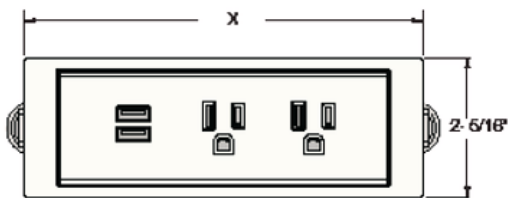

SPECIFICATIONS

* Images depicts 6(x2) Window unit with 3 Power, and 3 open data.

* Minimum surface depth is 3/8"

CONFIGURATION SIZING

	EACH SIDE (x2)	LENGTH	WIDTH
Standard	2 Windows	5"	9-13/16"
	3 Windows	6-1/2"	9-13/16"
Add Options	4 Windows	8"	9-13/16"
	5 Windows	9-1/2"	9-13/16"
	6 Windows	11"	9-13/16"
	7 Windows	12-1/2"	9-13/16"
	8 Windows	14"	9-13/16"

DROP

POWER + DATA

OVERVIEW

DROP features a smooth faceplate, with a clean designed flush mounting style that makes it an ideal power solution for any environment. Available in 2, 3, and 5 window units.

* image shown: 2 window unit with 1 power & 1 USB

STANDARD CONFIGURATION

2 Window_1 Power-1 USB_Black Bracket_Black Faceplate_Black Cord \$125

Contact sales@studiowise.com for pricing on upgrade configurations.

SPECIFICATIONS

* Images depicts a 3 Window unit with 2 Power, and 1 USB

Cut out dimensions vary based on product length

2 Window	4 13/16"	x	1 15/16"
3 Window	6 1/4"	x	1 15/16"
5 Window	9 5/16"	x	1 15/16"

Min - Max Surface Depth

3/4" - 1-1/2"

DOWNUNDER

POWER + DATA

OVERVIEW

Downunder is made to mount under a table and can be stowed away by pushing back or pulling forward to access power and data when needed. Downunder comes standard with a 2 window power simplex, yet offers a completely scalable solution - from 2 to 8 windows - with a variety of power options and data configurations.