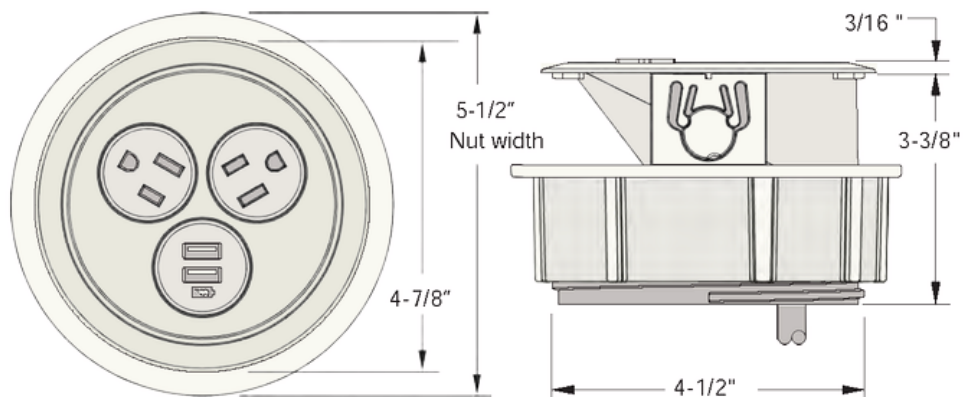

Contact sales@studiowisedesign.com for pricing on upgrade configurations.

* image shown: unit closed

* Image shown: 3 Power Roll

SPECIFICATIONS

* Images depicts a 2 Power and 1 USB unit.

OVERVIEW

DOT is our most compact accessory and features a round or square design and is available in multiple molded plastic and stylish metal-plated finishes. Dot is available with a spill-proof power simplex, USB, HDMI, or a variety of other Networking Cable options. Dot is also offered in a grommet version for discrete data pass through.

STANDARD ON:
TEAM (RECHARGE)

STANDARD CONFIGURATION

Round or Square Power_Black	\$ 35
Round or Square Data_Black	\$ 85

Contact sales@studiowise.design.com for pricing on upgrade configurations.

* image shown: DOT Round USB

* image shown: DOT Square Power

SPECIFICATIONS

FLIP-L

POWER + DATA

OVERVIEW

Retractable and durably constructed, Flip-L is highly functional with a fluid, one-touch door that remains open during use. Flip-L comes standard in an 8 window unit with 2 power and 2 open data per side. Flip-L also offers a completely scabable solution - from 2 to 8 windows per side - with a variety of power options and data configurations. (Designed to conveniently provide power and data access from either side of table or worksurface).