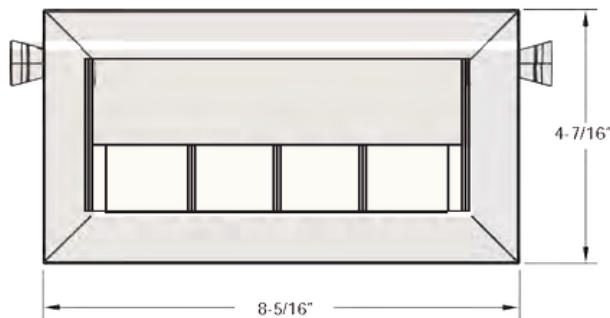

STANDARD ON:

- MOBILE (RECTANGLE)
- TEAM (CONNECT)
- CONFERENCE

*image shown: 2 Power, 1 USB with Clear Anodized Aluminum, silver frame plastic and black simplex

STANDARD CONFIGURATION

2 Window_2 Power_Clear Anodized Housing_Black Frame_Black Simplex \$175

Contact sales@studiowisedesign.com for pricing on upgrade configurations.

SPECIFICATIONS

- * Images depicts a 2 Power, and 2 open data.
- * Minimum surface depth is 3/8"

CONFIGURATION SIZING

	LENGTH	WIDTH	
Standard			
2 Windows	5"	4"	
Add Options	3 Windows	6-1/2"	4"
	4 Windows	8"	4"
	5 Windows	9-1/2"	4"
	6 Windows	11"	4"
	7 Windows	12-1/2"	4"
	8 Windows	14"	4"

* image shown: DOT Square Power

SPECIFICATIONS

FLIP-L

POWER + DATA

OVERVIEW

Retractable and durably constructed, Flip-L is highly functional with a fluid, one-touch door that remains open during use. Flip-L comes standard in an 8 window unit with 2 power and 2 open data per side. Flip-L also offers a completely scabable solution - from 2 to 8 windows per side - with a variety of power options and data configurations. (Designed to conveniently provide power and data access from either side of table or worksurface).

Cut out dimensions vary based on product length

2 Window	4 13/16"	x	1 15/16"
3 Window	6 1/4"	x	1 15/16"
5 Window	9 5/16"	x	1 15/16"

Min - Max Surface Depth

3/4" - 1-1/2"

DOWNUNDER

POWER + DATA

OVERVIEW

Downunder is made to mount under a table and can be stowed away by pushing back or pulling forward to access power and data when needed. Downunder comes standard with a 2 window power simplex, yet offers a completely scalable solution - from 2 to 8 windows - with a variety of power options and data configurations.