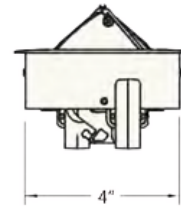

* image shown: DOT Square Power

SPECIFICATIONS

FLIP-L

POWER + DATA

OVERVIEW

Retractable and durably constructed, Flip-L is highly functional with a fluid, one-touch door that remains open during use. Flip-L comes standard in an 8 window unit with 2 power and 2 open data per side. Flip-L also offers a completely scabable solution - from 2 to 8 windows per side - with a variety of power options and data configurations. (Designed to conveniently provide power and data access from either side of table or worksurface).

SPECIFICATIONS

* Images depicts our standard 8 window unit with 2 power, and 2 open data per side.

* Minimum surface depth is 3/8"

CONFIGURATION SIZING

	TOTAL	LENGTH	WIDTH
Standard	4 Windows	10-3/16"	4"
Add. Options	6 Windows	13-3/16"	4"
	8 Windows	16-3/16"	4"
	10 Windows	19-3/16"	4"
	12 Windows	22-3/16"	4"
	14 Windows	25-3/16"	4"
	16 Windows	28-3/16"	4"