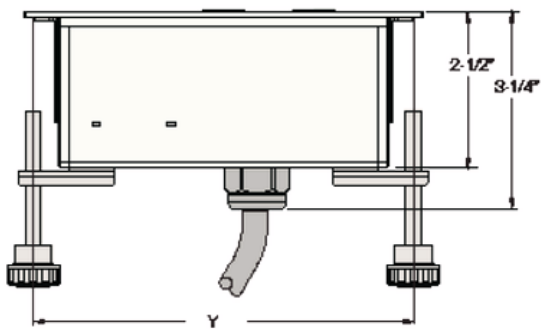

FLIP-W

POWER + DATA

OVERVIEW

Flip-W is a back to back unit within a single grommet. Connections to power and data are concealable while in use. Flip-W offers a completely scalable solution - from 2 to 8 windows per side - with a variety of power options and data configurations. (Designed to conveniently provide power and data access from either side of table or worksurface).

SPECIFICATIONS

* Images depicts 6(x2) Window unit with 3 Power, and 3 open data.

* Minimum surface depth is 3/8"

CONFIGURATION SIZING

	EACH SIDE (x2)	LENGTH	WIDTH
Standard	2 Windows	5"	9-13/16"
	3 Windows	6-1/2"	9-13/16"
Add Options	4 Windows	8"	9-13/16"
	5 Windows	9-1/2"	9-13/16"
	6 Windows	11"	9-13/16"
	7 Windows	12-1/2"	9-13/16"
	8 Windows	14"	9-13/16"

DROP

POWER + DATA

OVERVIEW

DROP features a smooth faceplate, with a clean designed flush mounting style that makes it an ideal power solution for any environment. Available in 2, 3, and 5 window units.

* image shown: 2 window unit with 1 power & 1 USB

Cut out dimensions vary based on product length

2 Window	4 13/16"	x	1 15/16"
3 Window	6 1/4"	x	1 15/16"
5 Window	9 5/16"	x	1 15/16"

Min - Max Surface Depth

3/4" - 1-1/2"

DOWNUNDER

POWER + DATA

OVERVIEW

Downunder is made to mount under a table and can be stowed away by pushing back or pulling forward to access power and data when needed. Downunder comes standard with a 2 window power simplex, yet offers a completely scalable solution - from 2 to 8 windows - with a variety of power options and data configurations.