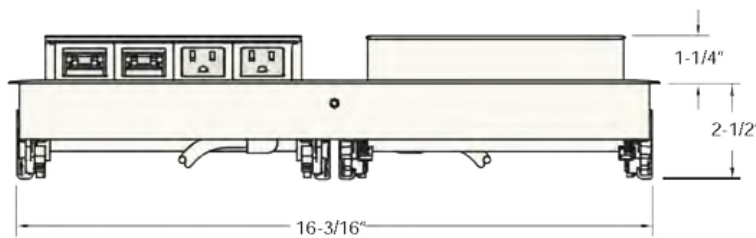

* image shown: DOT Square Power

SPECIFICATIONS

FLIP-L

POWER + DATA

OVERVIEW

Retractable and durably constructed, Flip-L is highly functional with a fluid, one-touch door that remains open during use. Flip-L comes standard in an 8 window unit with 2 power and 2 open data per side. Flip-L also offers a completely scabable solution - from 2 to 8 windows per side - with a variety of power options and data configurations. (Designed to conveniently provide power and data access from either side of table or worksurface).

* Image shown: 2 Power, 2 Open on each side with Clear Anodized Aluminum, and Black Plastic

STANDARD CONFIGURATION

4Window_4Power_Clear AnodizedHousing_Black Frames_Black Simplex \$350

Contact sales@studiowise.com for pricing on upgrade configurations.X

SPECIFICATIONS

* Images depicts our standard 8 window unit with 2 power, and 2 open data per side.

* Minimum surface depth is 3/8"

CONFIGURATION SIZING

	TOTAL	LENGTH	WIDTH
Standard	4 Windows	10-3/16"	4"
Add. Options	6 Windows	13-3/16"	4"
	8 Windows	16-3/16"	4"
	10 Windows	19-3/16"	4"
	12 Windows	22-3/16"	4"
	14 Windows	25-3/16"	4"
	16 Windows	28-3/16"	4"

FLIP-W

POWER + DATA

OVERVIEW

Flip-W is a back to back unit within a single grommet. Connections to power and data are concealable while in use. Flip-W offers a completely scalable solution - from 2 to 8 windows per side - with a variety of power options and data configurations. (Designed to conveniently provide power and data access from either side of table or worksurface).