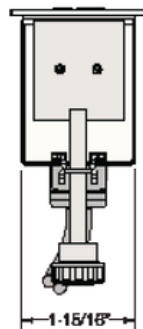

SPECIFICATIONS

* Images depicts 6(x2) Window unit with 3 Power, and 3 open data.

* Minimum surface depth is 3/8"

CONFIGURATION SIZING

	EACH SIDE (x2)	LENGTH	WIDTH
Standard	2 Windows	5"	9-13/16"
	3 Windows	6-1/2"	9-13/16"
Add Options	4 Windows	8"	9-13/16"
	5 Windows	9-1/2"	9-13/16"
	6 Windows	11"	9-13/16"
	7 Windows	12-1/2"	9-13/16"
	8 Windows	14"	9-13/16"

DROP

POWER + DATA

OVERVIEW

DROP features a smooth faceplate, with a clean designed flush mounting style that makes it an ideal power solution for any environment. Available in 2, 3, and 5 window units.

* image shown: 2 window unit with 1 power & 1 USB

STANDARD CONFIGURATION

2 Window_1 Power-1 USB_Black Bracket_Black Faceplate_Black Cord \$125

Contact sales@studiowise.com for pricing on upgrade configurations.

SPECIFICATIONS

* Images depicts a 3 Window unit with 2 Power, and 1 USB

Cut out dimensions vary based on product length

2 Window	4 13/16"	x	1 15/16"
3 Window	6 1/4"	x	1 15/16"
5 Window	9 5/16"	x	1 15/16"

Min - Max Surface Depth

3/4" - 1-1/2"

DOWNUNDER

POWER + DATA

OVERVIEW

Downunder is made to mount under a table and can be stowed away by pushing back or pulling forward to access power and data when needed. Downunder comes standard with a 2 window power simplex, yet offers a completely scalable solution - from 2 to 8 windows - with a variety of power options and data configurations.