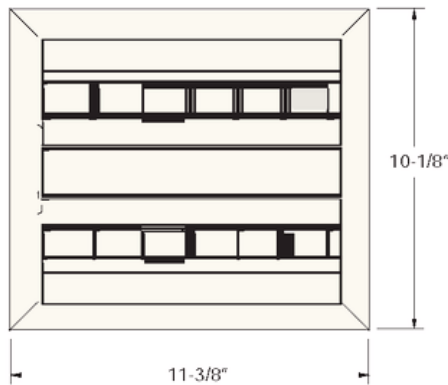

FLIP-W

POWER + DATA

OVERVIEW

Flip-W is a back to back unit within a single grommet. Connections to power and data are concealable while in use. Flip-W offers a completely scalable solution - from 2 to 8 windows per side - with a variety of power options and data configurations. (Designed to conveniently provide power and data access from either side of table or worksurface).

SPECIFICATIONS

* Images depicts 6(x2) Window unit with 3 Power, and 3 open data.

* Minimum surface depth is 3/8"

CONFIGURATION SIZING

	EACH SIDE (x2)	LENGTH	WIDTH
Standard	2 Windows	5"	9-13/16"
	3 Windows	6-1/2"	9-13/16"
Add Options	4 Windows	8"	9-13/16"
	5 Windows	9-1/2"	9-13/16"
	6 Windows	11"	9-13/16"
	7 Windows	12-1/2"	9-13/16"
	8 Windows	14"	9-13/16"

Cut out dimensions vary based on product length

2 Window	4 13/16"	x	1 15/16"
3 Window	6 1/4"	x	1 15/16"
5 Window	9 5/16"	x	1 15/16"

Min - Max Surface Depth

3/4" - 1-1/2"

DOWNUNDER

POWER + DATA

OVERVIEW

Downunder is made to mount under a table and can be stowed away by pushing back or pulling forward to access power and data when needed. Downunder comes standard with a 2 window power simplex, yet offers a completely scalable solution - from 2 to 8 windows - with a variety of power options and data configurations.