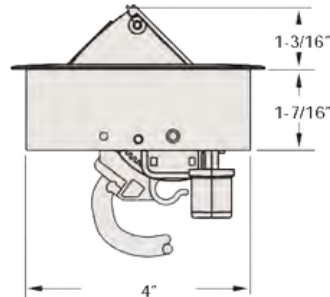

STANDARD ON:

- MOBILE (RECTANGLE)
- TEAM (CONNECT)
- CONFERENCE

*image shown: 2 Power, 1 USB with Clear Anodized Aluminum, silver frame plastic and black simplex

STANDARD CONFIGURATION

2 Window_2 Power_Clear Anodized Housing_Black Frame_Black Simplex \$175

Contact sales@studiowisedesign.com for pricing on upgrade configurations.

SPECIFICATIONS

- * Images depicts a 2 Power, and 2 open data.
- * Minimum surface depth is 3/8"

CONFIGURATION SIZING

	LENGTH	WIDTH	
Standard			
2 Windows	5"	4"	
Add Options	3 Windows	6-1/2"	4"
	4 Windows	8"	4"
	5 Windows	9-1/2"	4"
	6 Windows	11"	4"
	7 Windows	12-1/2"	4"
	8 Windows	14"	4"