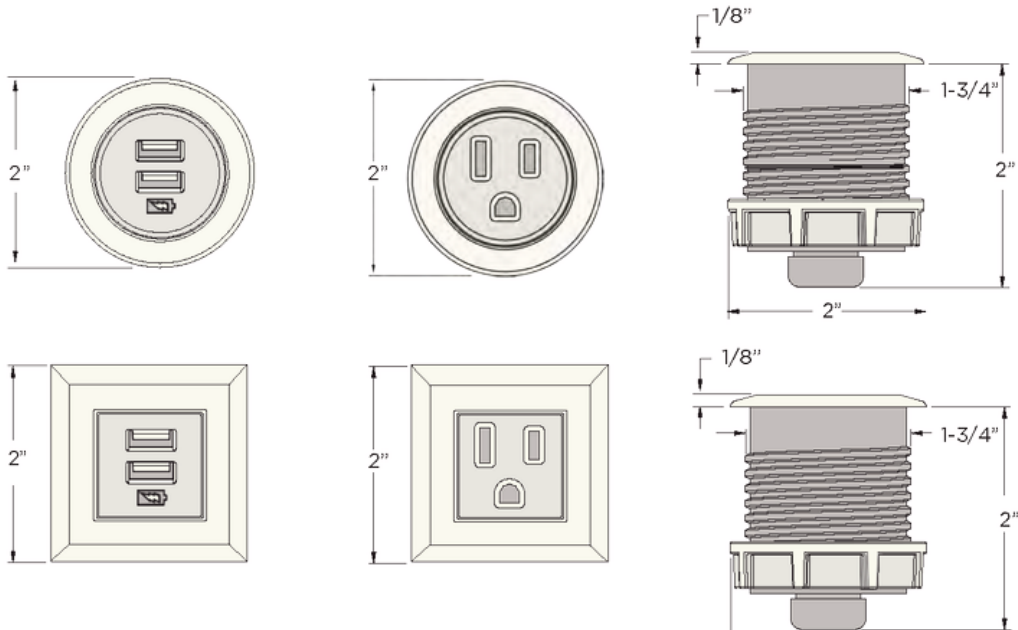

Contact sales@studiowisedesign.com for pricing on upgrade configurations.

* image shown: unit closed

* Image shown: 3 Power Roll

SPECIFICATIONS

* Images depicts a 2 Power and 1 USB unit.

OVERVIEW

DOT is our most compact accessory and features a round or square design and is available in multiple molded plastic and stylish metal-plated finishes. Dot is available with a spill-proof power simplex, USB, HDMI, or a variety of other Networking Cable options. Dot is also offered in a grommet version for discrete data pass through.

STANDARD ON:
TEAM (RECHARGE)

STANDARD CONFIGURATION

Round or Square Power_Black	\$ 35
Round or Square Data_Black	\$ 85

Contact sales@studiowise.design.com for pricing on upgrade configurations.

* image shown: DOT Round USB

* image shown: DOT Square Power

SPECIFICATIONS

FLIP-L

POWER + DATA

OVERVIEW

Retractable and durably constructed, Flip-L is highly functional with a fluid, one-touch door that remains open during use. Flip-L comes standard in an 8 window unit with 2 power and 2 open data per side. Flip-L also offers a completely scabable solution - from 2 to 8 windows per side - with a variety of power options and data configurations. (Designed to conveniently provide power and data access from either side of table or worksurface).

Cut out dimensions vary based on product length

2 Window	4 13/16"	x	1 15/16"
3 Window	6 1/4"	x	1 15/16"
5 Window	9 5/16"	x	1 15/16"

Min - Max Surface Depth

3/4" - 1-1/2"

DOWNUNDER

POWER + DATA

OVERVIEW

Downunder is made to mount under a table and can be stowed away by pushing back or pulling forward to access power and data when needed. Downunder comes standard with a 2 window power simplex, yet offers a completely scalable solution - from 2 to 8 windows - with a variety of power options and data configurations.