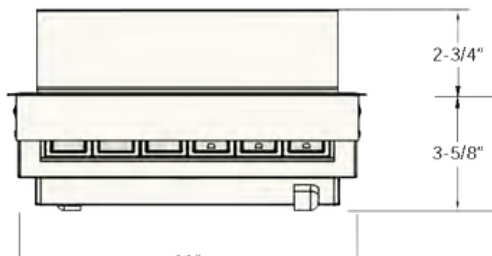

FLIP-W

POWER + DATA

OVERVIEW

Flip-W is a back to back unit within a single grommet. Connections to power and data are concealable while in use. Flip-W offers a completely scalable solution - from 2 to 8 windows per side - with a variety of power options and data configurations. (Designed to conveniently provide power and data access from either side of table or worksurface).

* Image shown: 6(x2) Window Unit with 3 Power, 3 Open Data with Clear Anodized Aluminum, and Black Plastic

STANDARD CONFIGURATION

2Window_2Power_Clear Anodized Housing_Black Frame_Black Simplex \$420

Contact sales@studiowise.com for pricing on upgrade configurations.

SPECIFICATIONS

* Images depicts 6(x2) Window unit with 3 Power, and 3 open data.

* Minimum surface depth is 3/8"

CONFIGURATION SIZING

	EACH SIDE (x2)	LENGTH	WIDTH
Standard	2 Windows	5"	9-13/16"
	3 Windows	6-1/2"	9-13/16"
Add Options	4 Windows	8"	9-13/16"
	5 Windows	9-1/2"	9-13/16"
	6 Windows	11"	9-13/16"
	7 Windows	12-1/2"	9-13/16"
	8 Windows	14"	9-13/16"