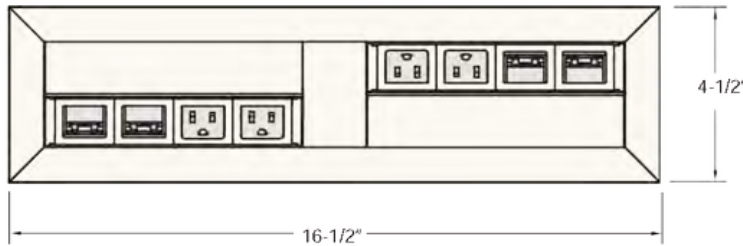

* image shown: DOT Square Power

SPECIFICATIONS

FLIP-L

POWER + DATA

OVERVIEW

Retractable and durably constructed, Flip-L is highly functional with a fluid, one-touch door that remains open during use. Flip-L comes standard in an 8 window unit with 2 power and 2 open data per side. Flip-L also offers a completely scabable solution - from 2 to 8 windows per side - with a variety of power options and data configurations. (Designed to conveniently provide power and data access from either side of table or worksurface).

* Image shown: 2 Power, 2 Open on each side with Clear Anodized Aluminum, and Black Plastic

STANDARD CONFIGURATION

4Window_4Power_Clear AnodizedHousing_Black Frames_Black Simplex \$350

Contact sales@studiowise.com for pricing on upgrade configurations.X

SPECIFICATIONS

* Images depicts our standard 8 window unit with 2 power, and 2 open data per side.

* Minimum surface depth is 3/8"

CONFIGURATION SIZING

	TOTAL	LENGTH	WIDTH
Standard	4 Windows	10-3/16"	4"
Add. Options	6 Windows	13-3/16"	4"
	8 Windows	16-3/16"	4"
	10 Windows	19-3/16"	4"
	12 Windows	22-3/16"	4"
	14 Windows	25-3/16"	4"
	16 Windows	28-3/16"	4"

FLIP-W

POWER + DATA

OVERVIEW

Flip-W is a back to back unit within a single grommet. Connections to power and data are concealable while in use. Flip-W offers a completely scalable solution - from 2 to 8 windows per side - with a variety of power options and data configurations. (Designed to conveniently provide power and data access from either side of table or worksurface).