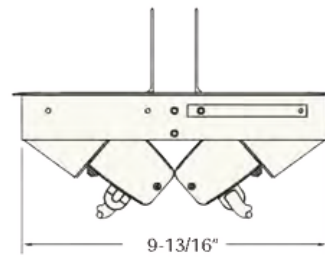

FLIP-W

POWER + DATA

OVERVIEW

Flip-W is a back to back unit within a single grommet. Connections to power and data are concealable while in use. Flip-W offers a completely scalable solution - from 2 to 8 windows per side - with a variety of power options and data configurations. (Designed to conveniently provide power and data access from either side of table or worksurface).

SPECIFICATIONS

* Images depicts 6(x2) Window unit with 3 Power, and 3 open data.

* Minimum surface depth is 3/8"

CONFIGURATION SIZING

	EACH SIDE (x2)	LENGTH	WIDTH
Standard	2 Windows	5"	9-13/16"
	3 Windows	6-1/2"	9-13/16"
Add Options	4 Windows	8"	9-13/16"
	5 Windows	9-1/2"	9-13/16"
	6 Windows	11"	9-13/16"
	7 Windows	12-1/2"	9-13/16"
	8 Windows	14"	9-13/16"