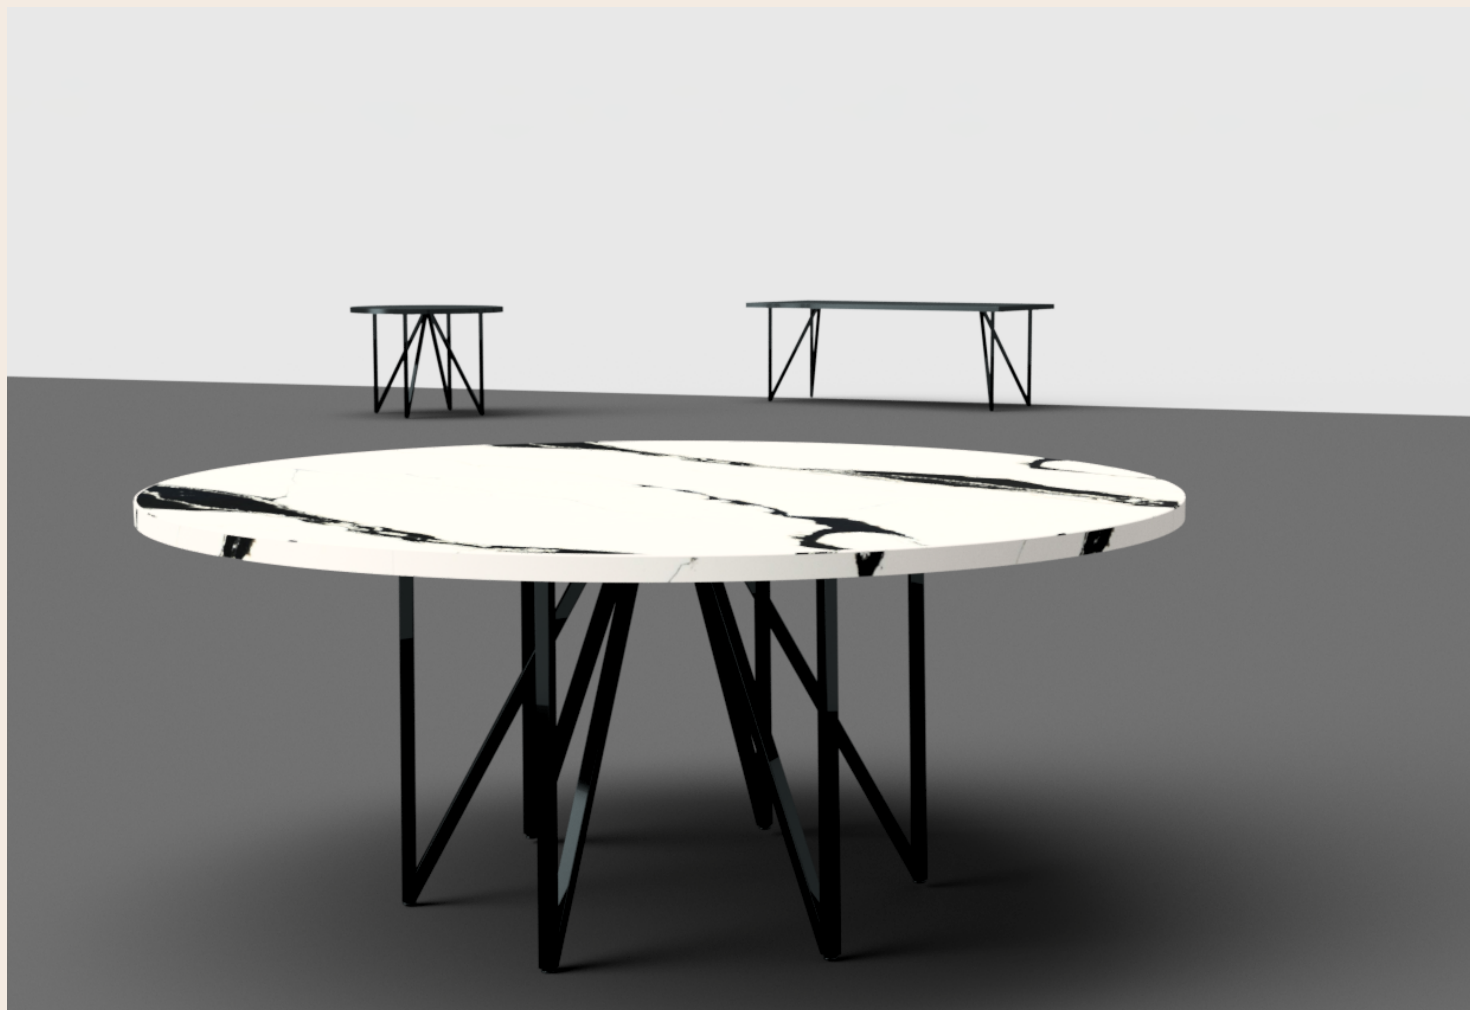

STUDIO WISE

HOSPITALITY TABLES

ZEPLIN CAFE

STUDIOWISEDESIGN.COM